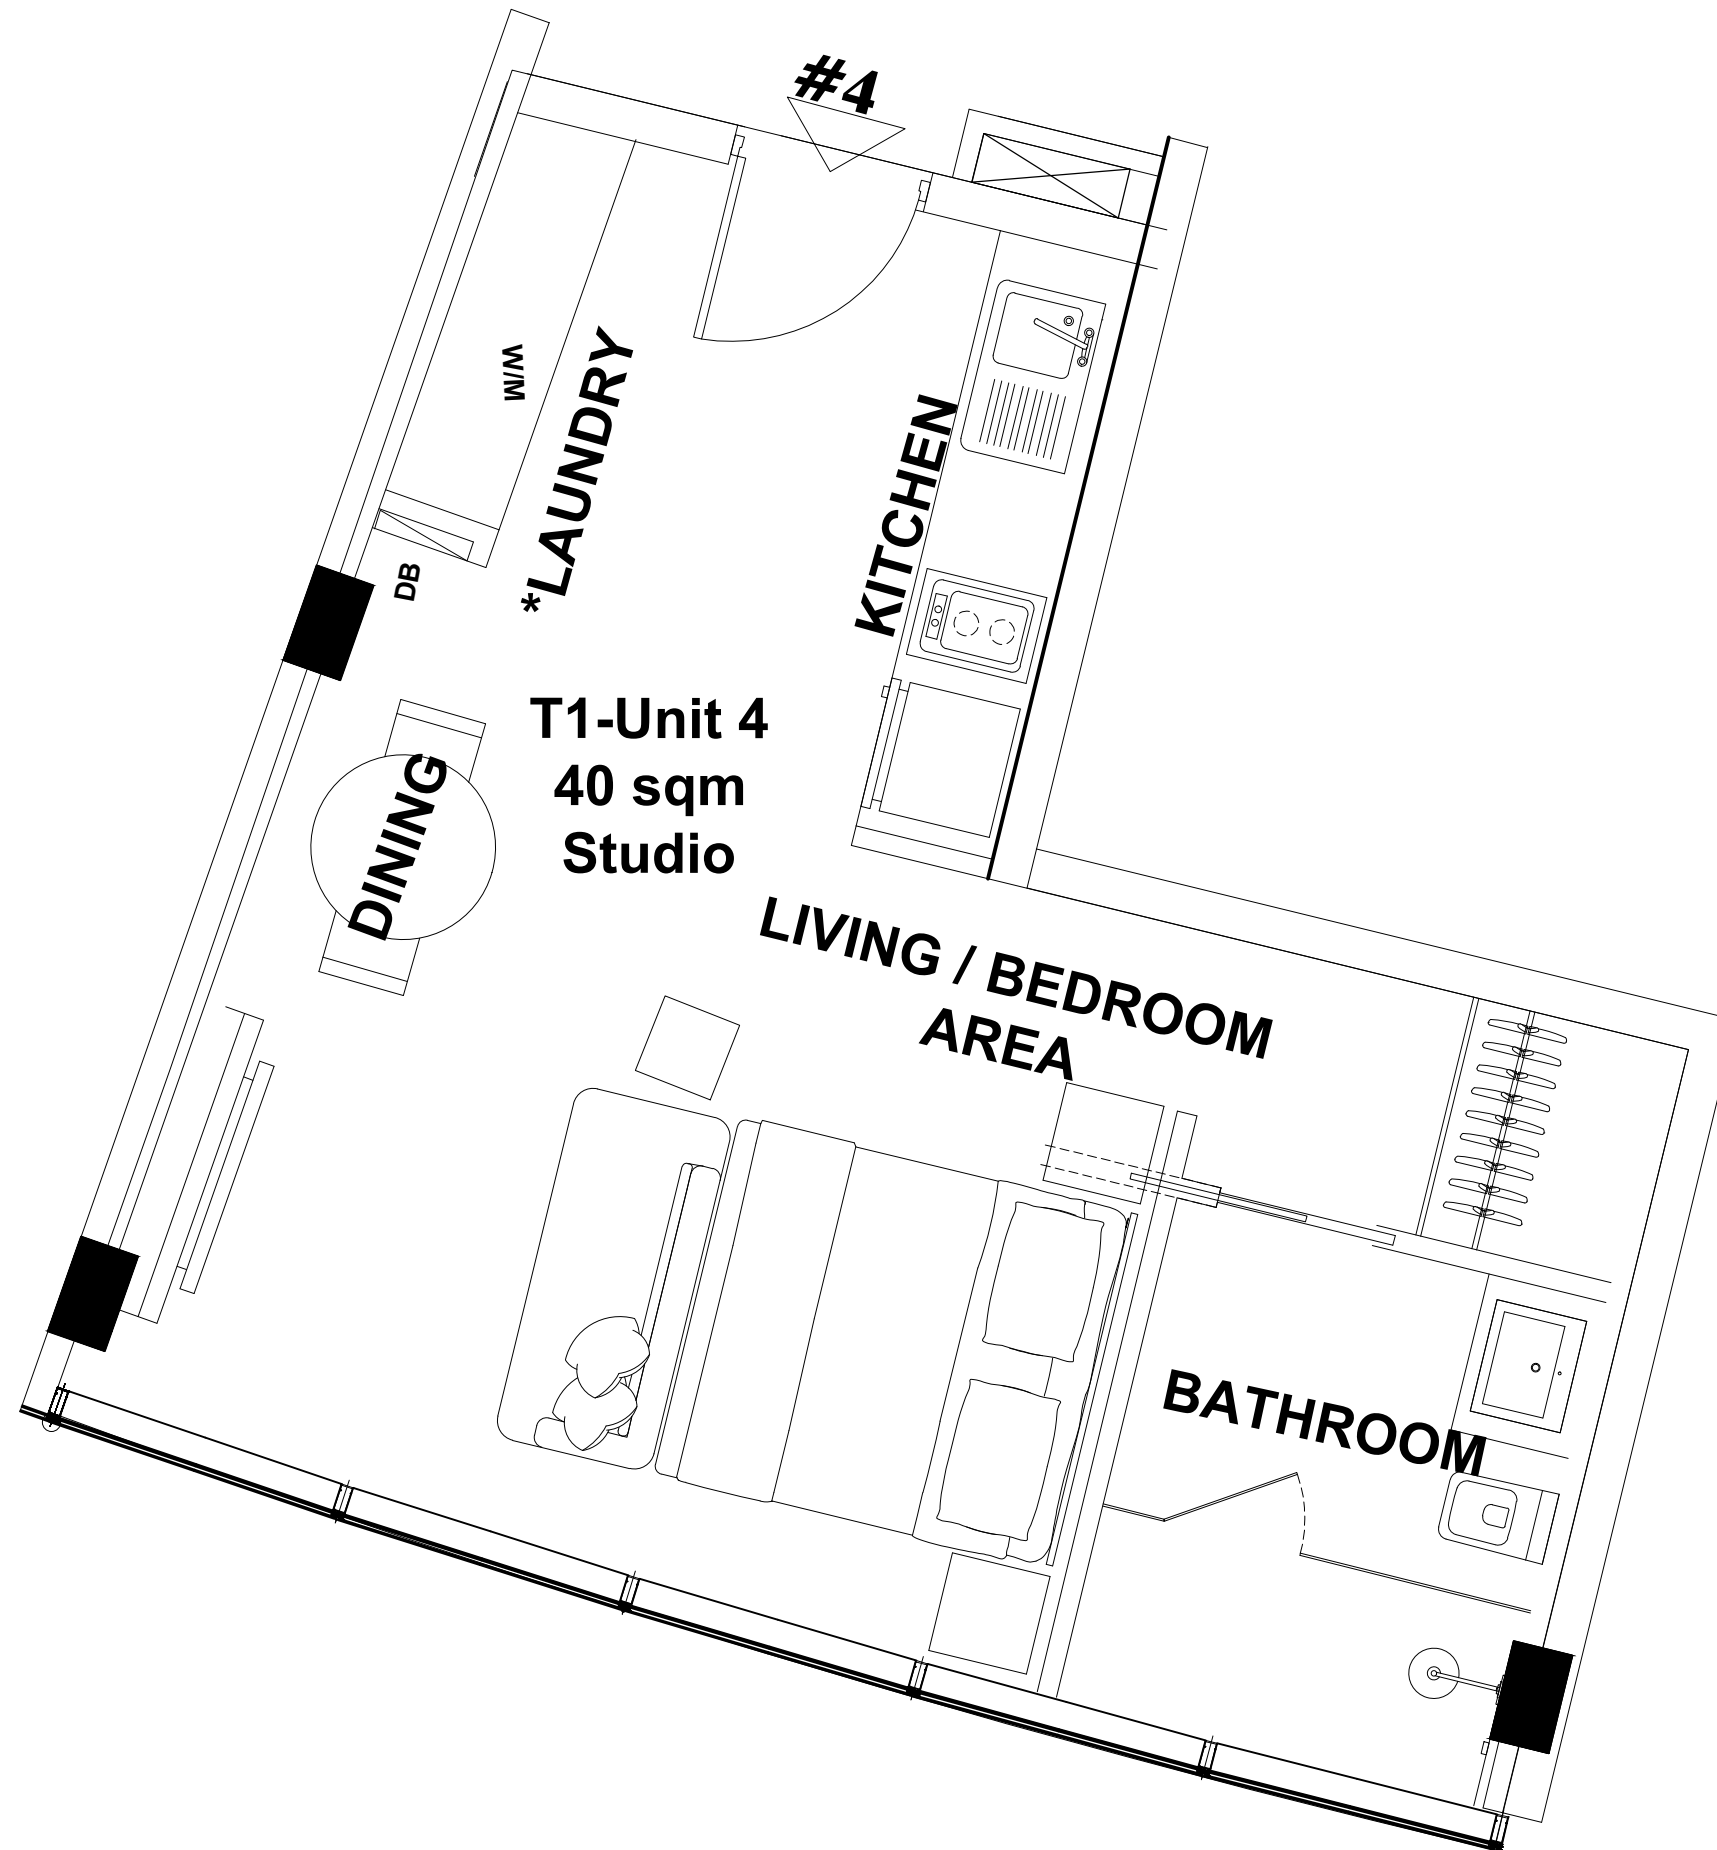

HARBOUR SHORES

@ BETWEEN TERRACE VILLA & TOWER A - LEVEL T1

UNIT 01 LAYOUT

T1-Unit 1
80 sqm
1 BDR

LIVING
AREA

DINING

KITCHEN

*LAUNDRY

GUEST
BATHROOM

BATHROOM

BEDROOM

#1

UNIT 1 T1

1 BDR

Total Area: 80 sqm

T1-Unit 2
81 sqm
1 BDR

BALCONY

BEDROOM

BATHROOM

GUEST
BATHROOM

*LAUNDRY

KITCHEN

DINING

LIVING
AREA

UNIT 2 T1

1 BDR

Total Area: 81 sqm

T1-Unit 3
40 sqm
Studio

UNIT 3 T1
STUDIO

Total Area: 40 sqm

T1-Unit 4
40 sqm
Studio

**UNIT 4 T1
STUDIO**