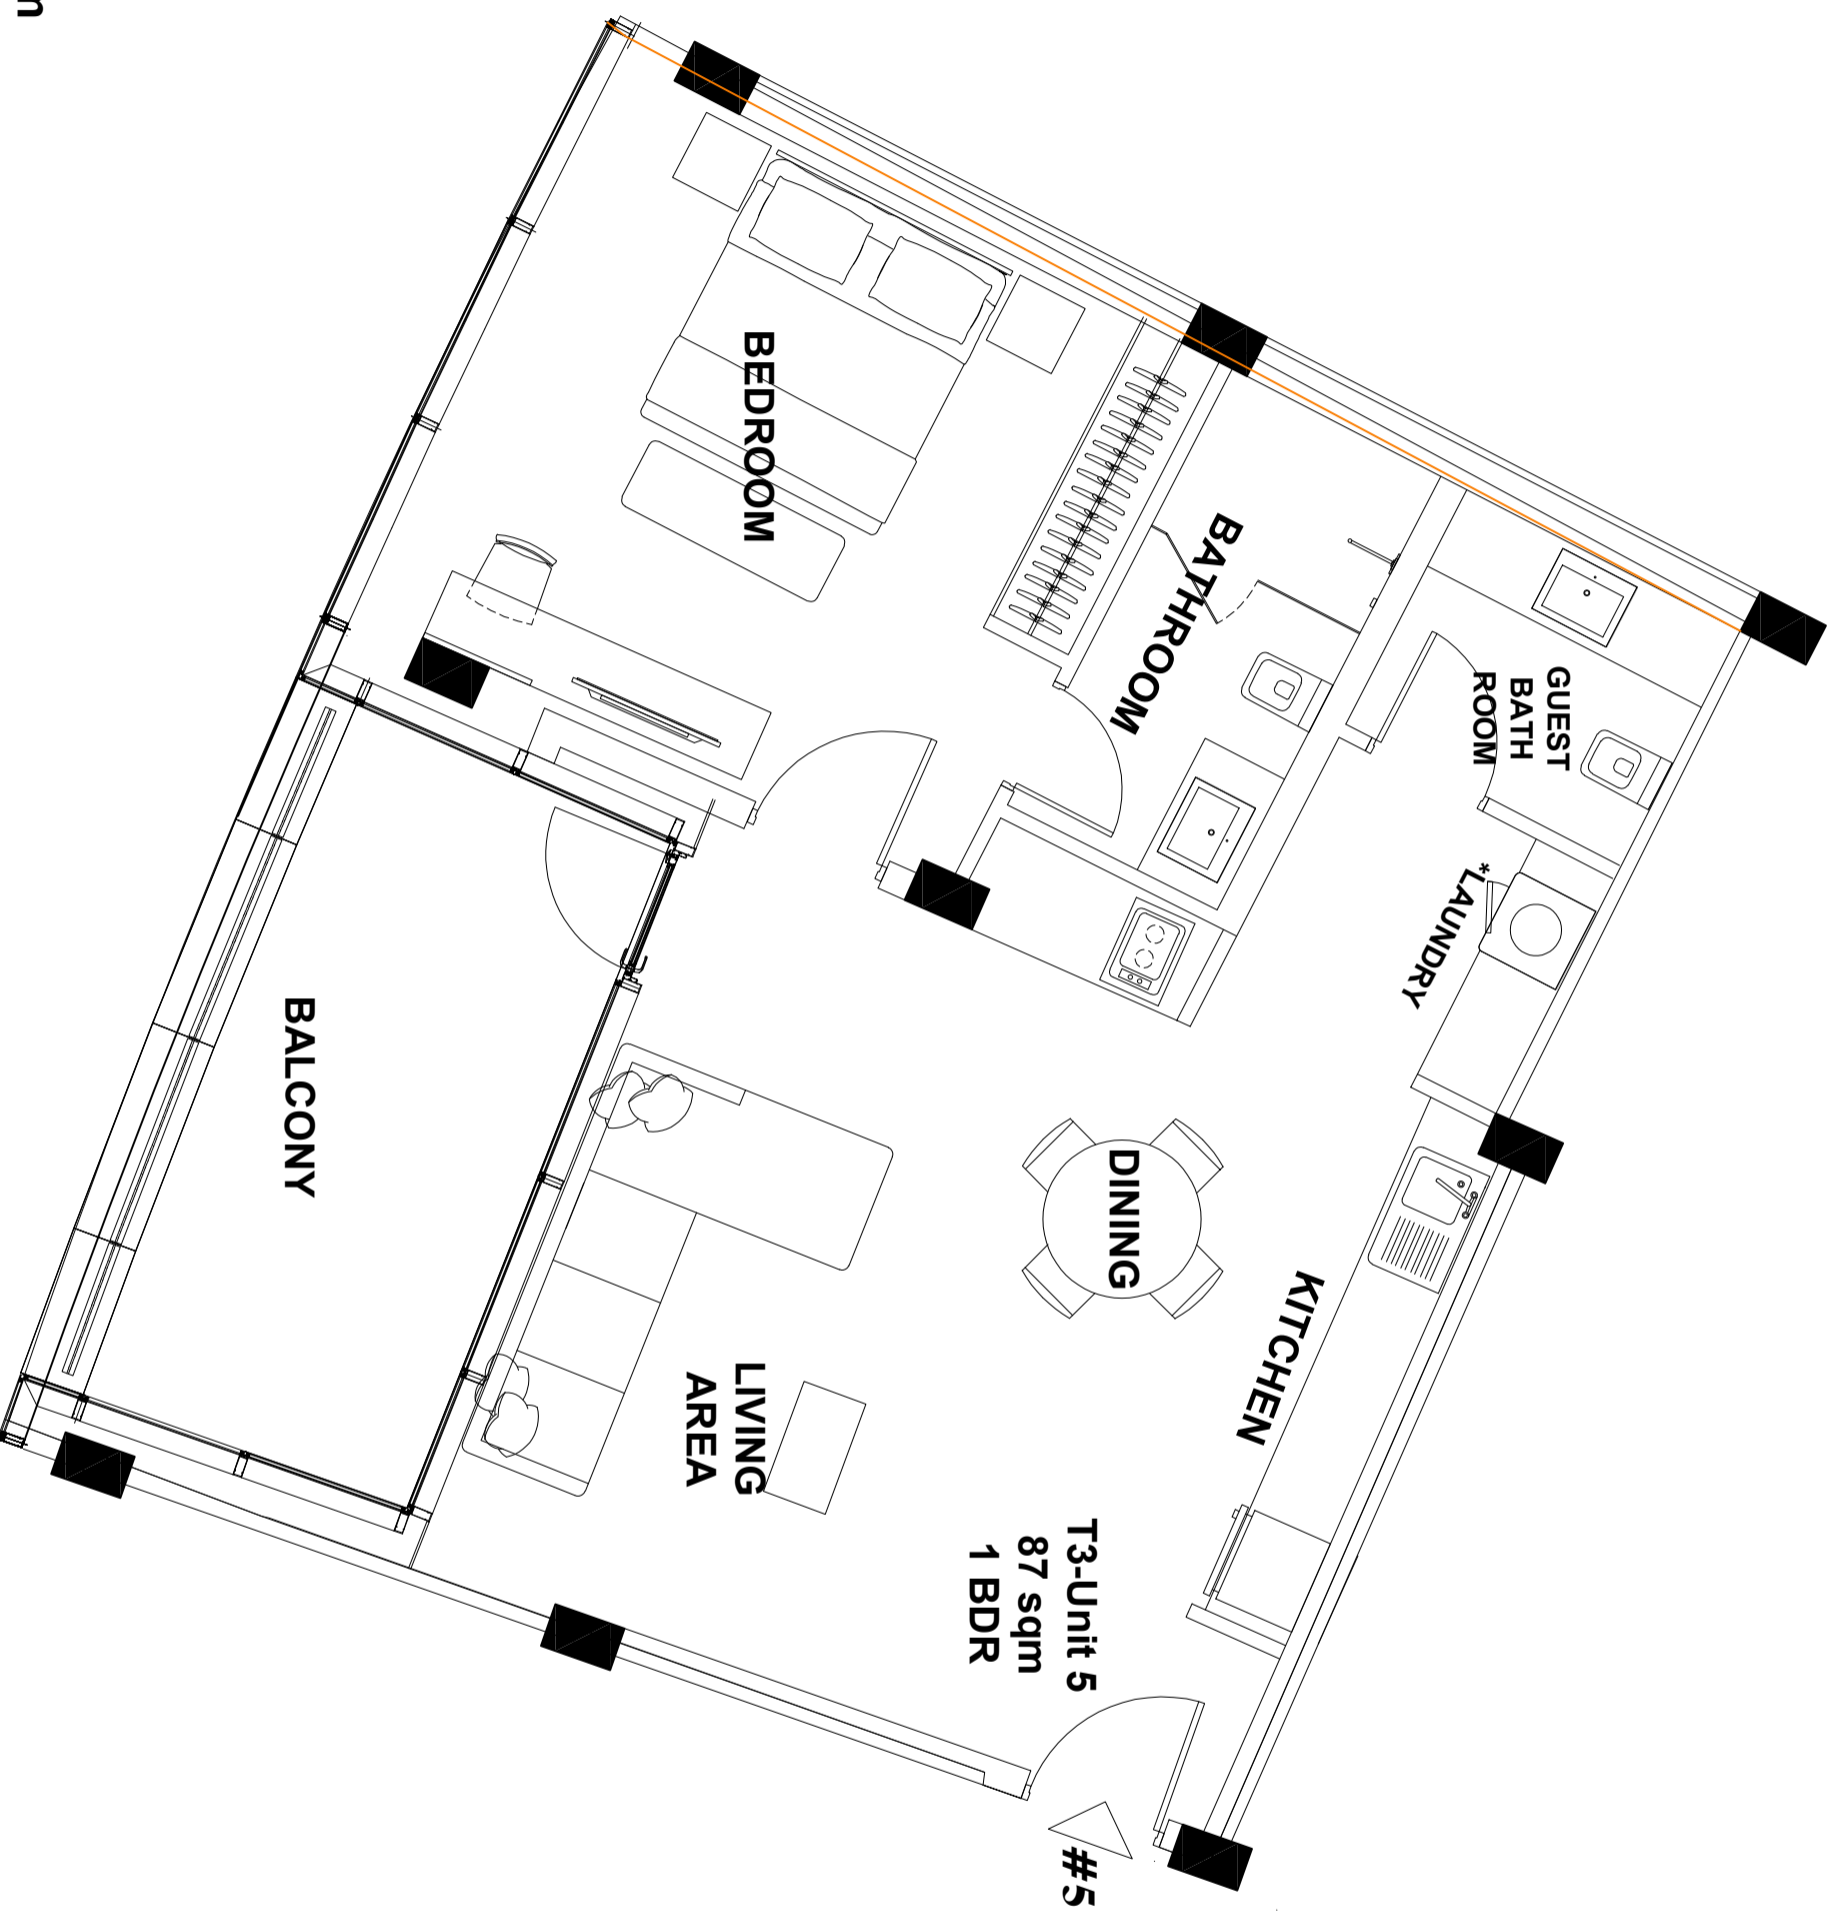

HARBOUR SHORES

@ BETWEEN TERRACE VILLA & TOWER A - LEVEL T1

UNIT 01 LAYOUT

T1-Unit 1
80 sqm
1 BDR

LIVING
AREA

DINING

KITCHEN

*LAUNDRY

GUEST
BATHROOM

BATHROOM

BEDROOM

#1

UNIT 1 T1

1 BDR

Total Area: 80 sqm

T1-Unit 2
81 sqm
1 BDR

BALCONY

BEDROOM

BATHROOM

GUEST
BATHROOM

*LAUNDRY

KITCHEN

DINING

LIVING
AREA

KITCHEN

***LAUNDRY**

DINING

**T3-Unit 3
40 sqm
Studio**

**UNIT 3 T3
STUDIO**

Total Area: 40 sqm

**UNIT 4 T3
STUDIO**

Total Area: 41 sqm