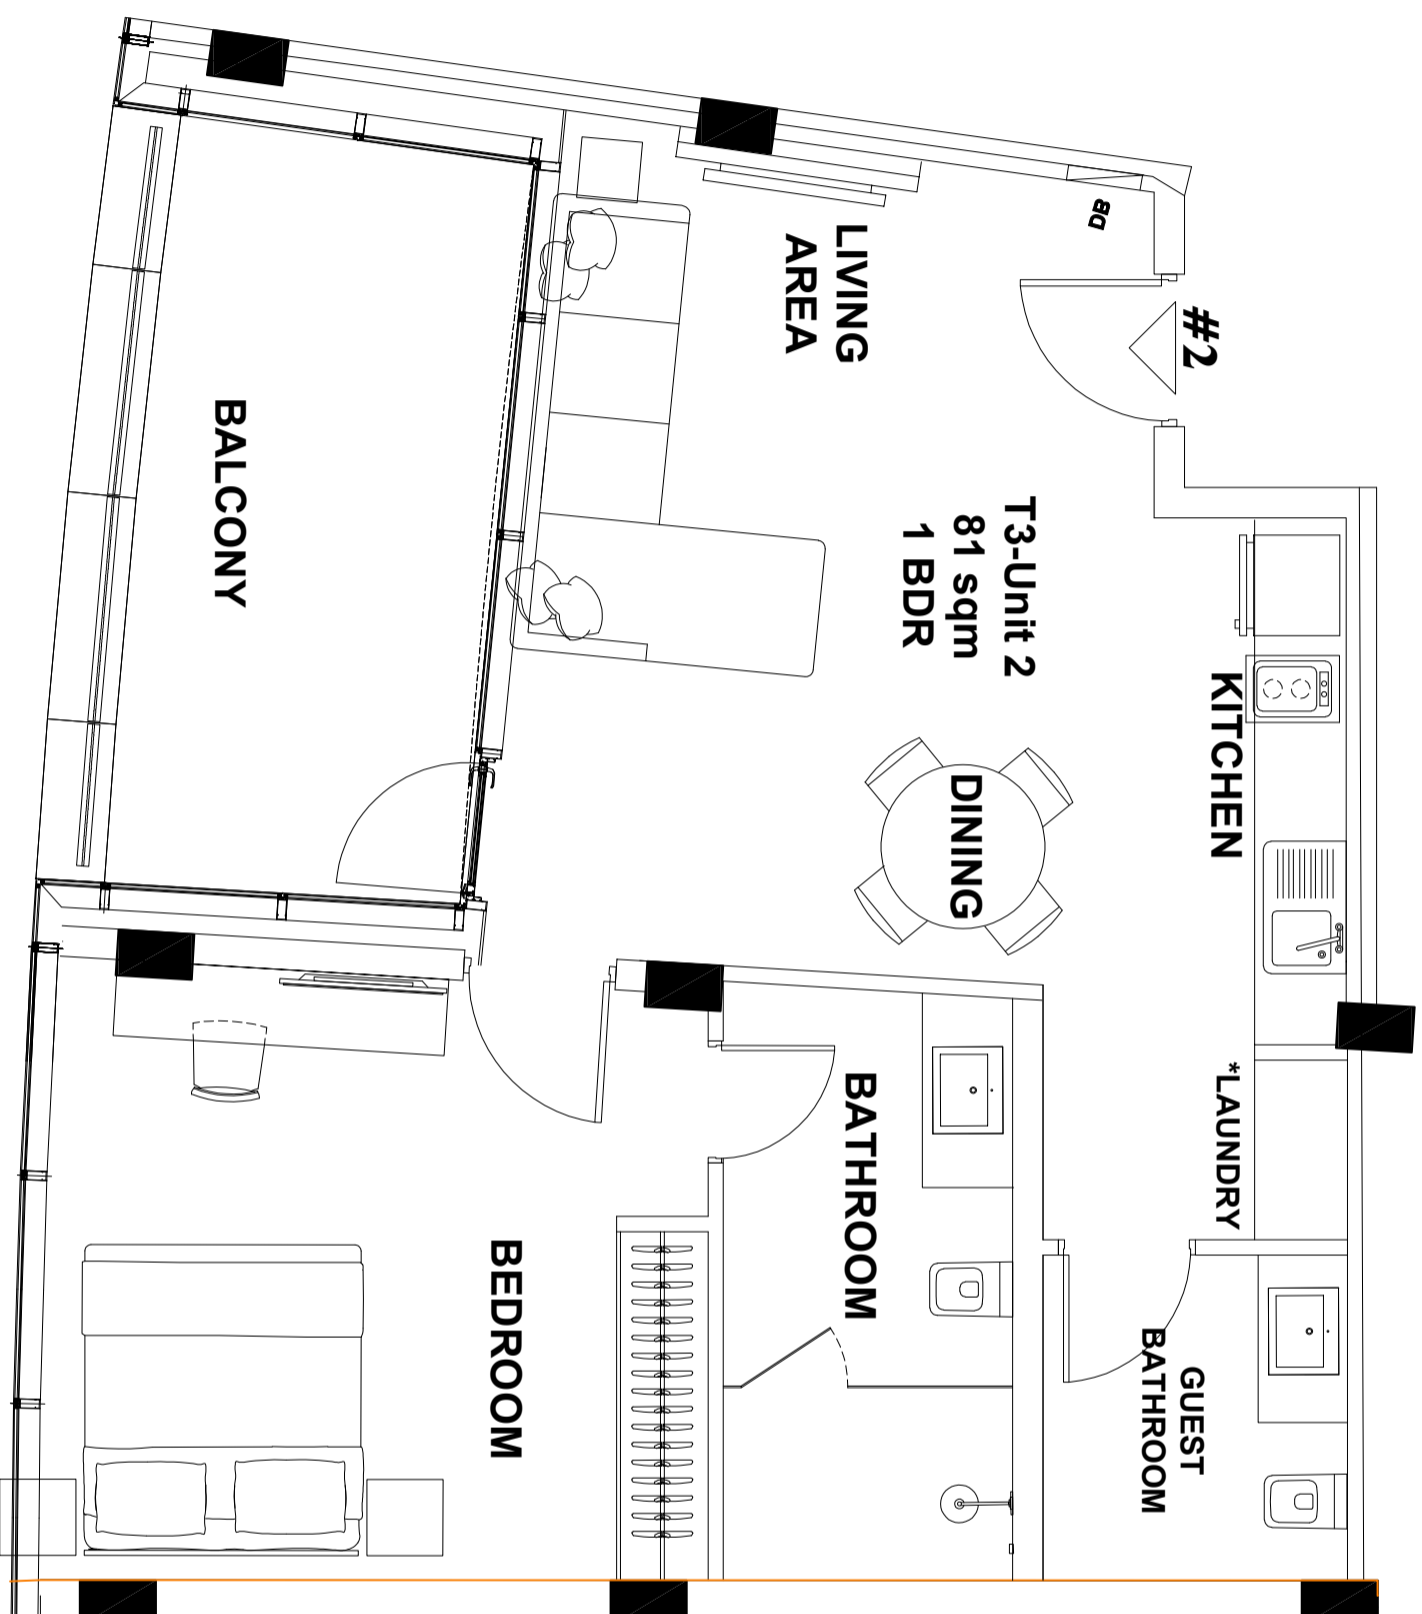

UNIT 2 T3

1 BDR

Total Area: 81 sqm