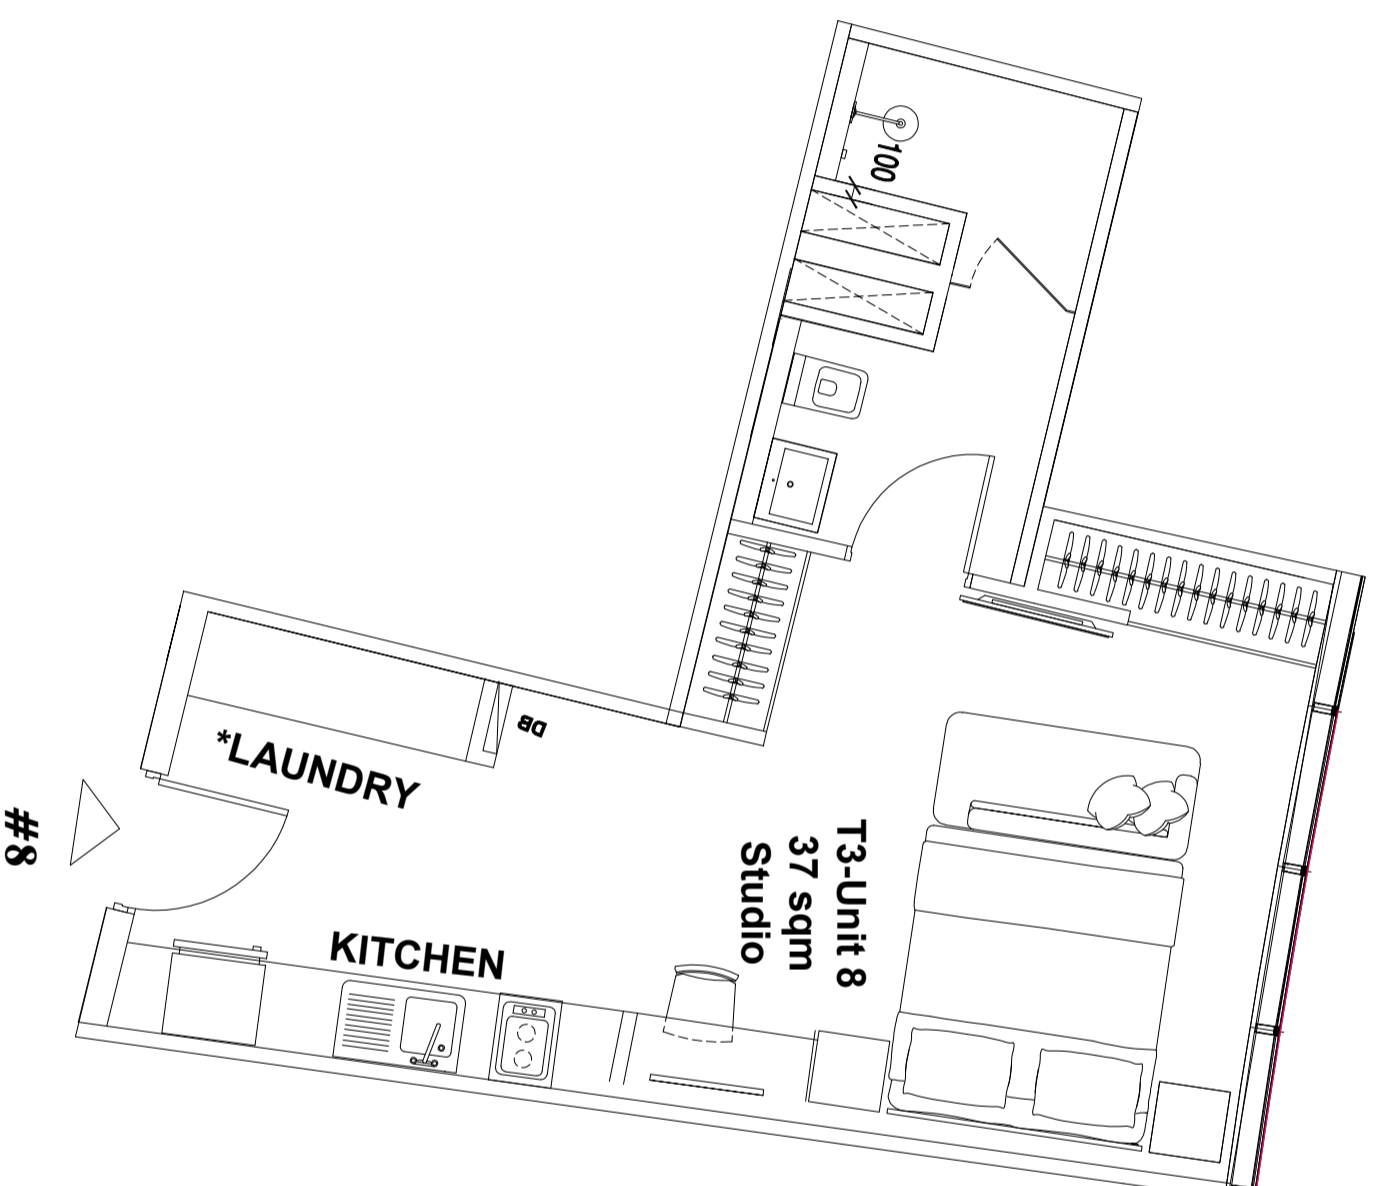

UNIT 8 T3

STUDIO

Total Area: 37 sqm