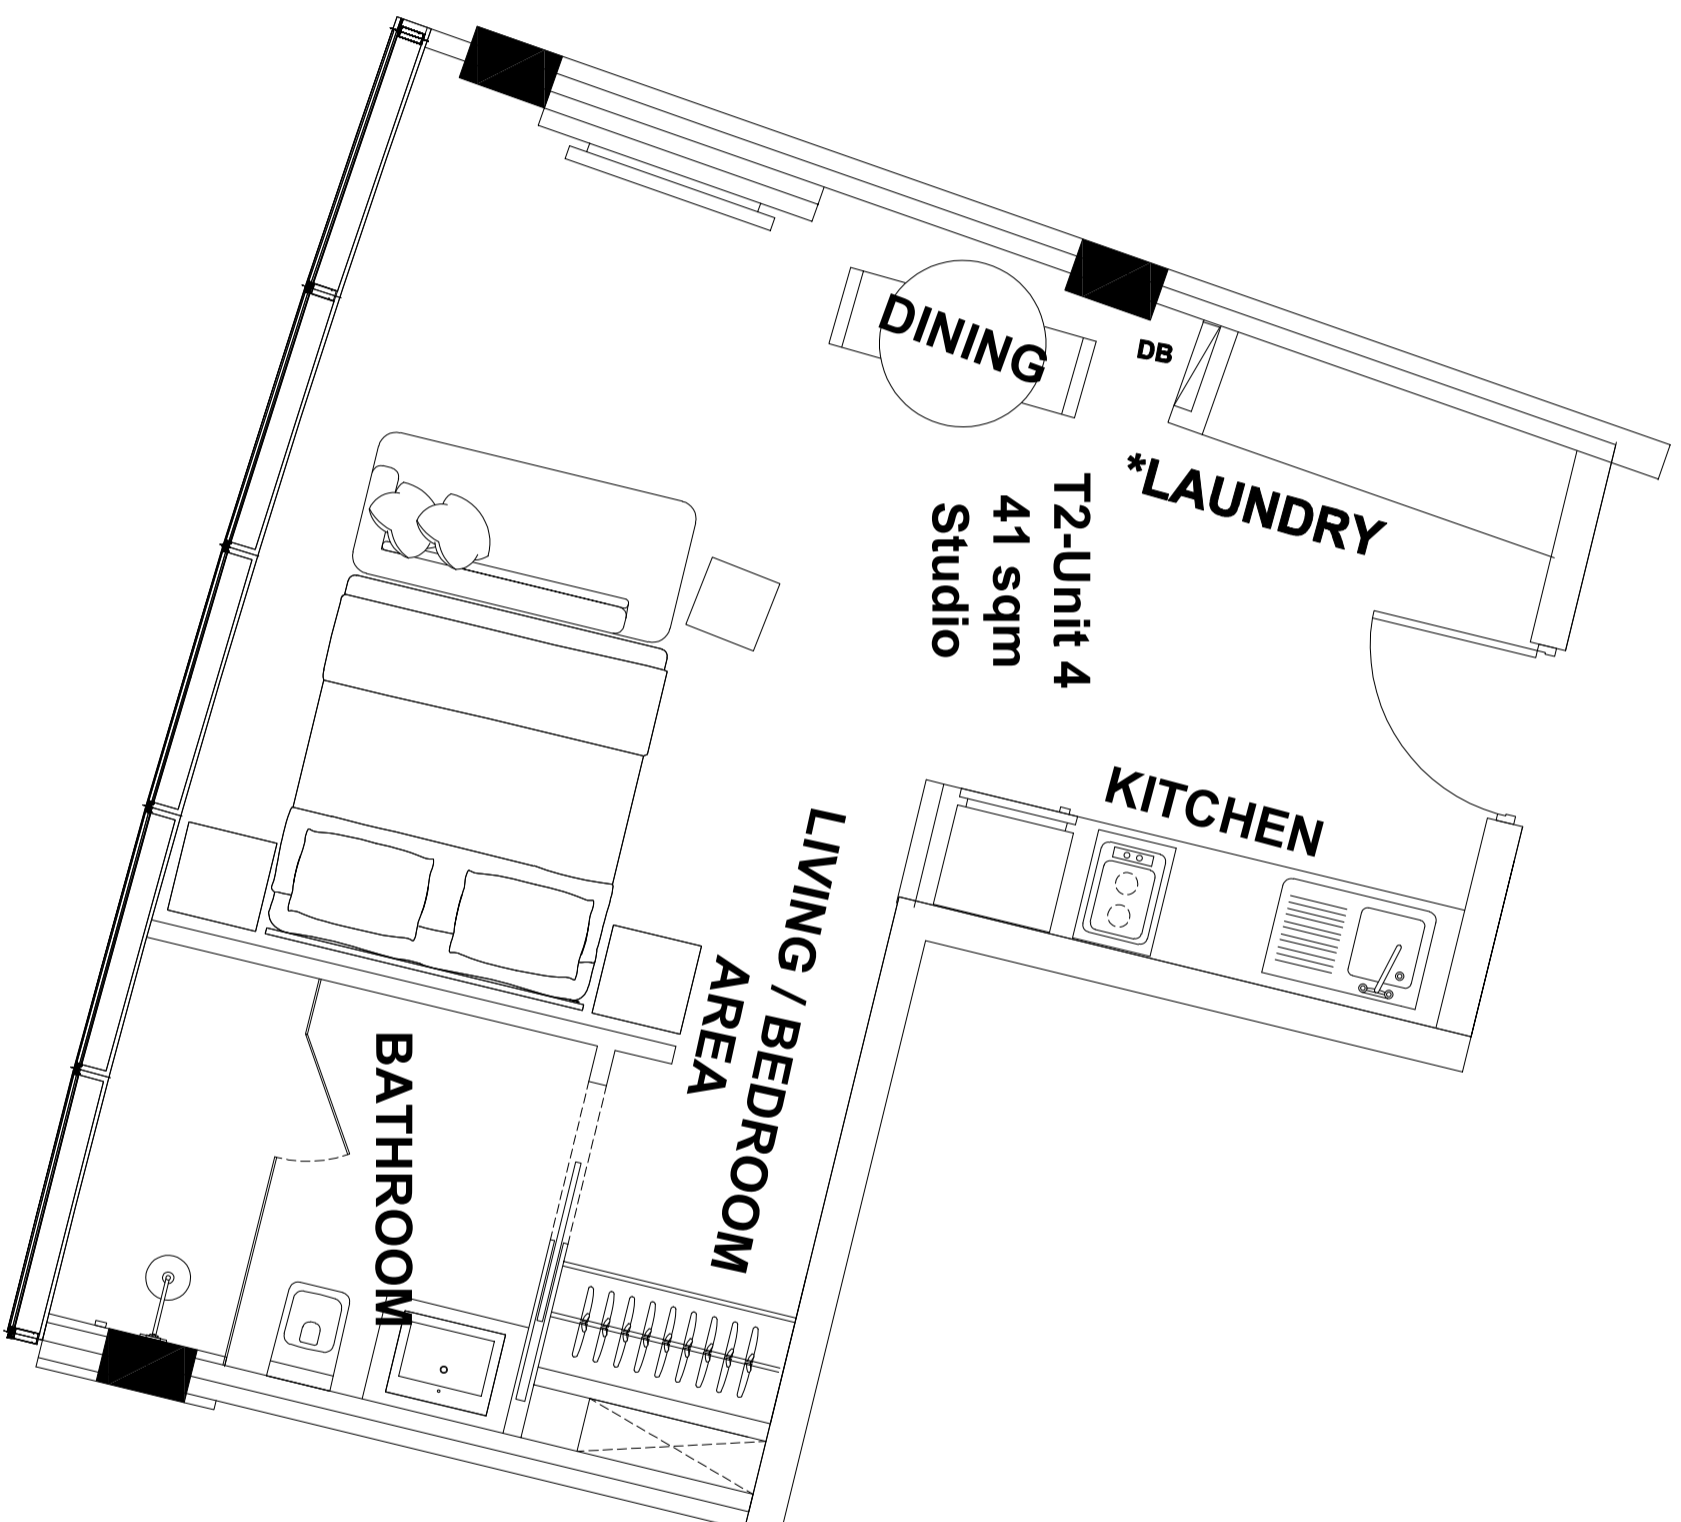

T2-Unit 4
41 sqm
Studio

UNIT 4 T2

STUDIO

Total Area: 40 sqm