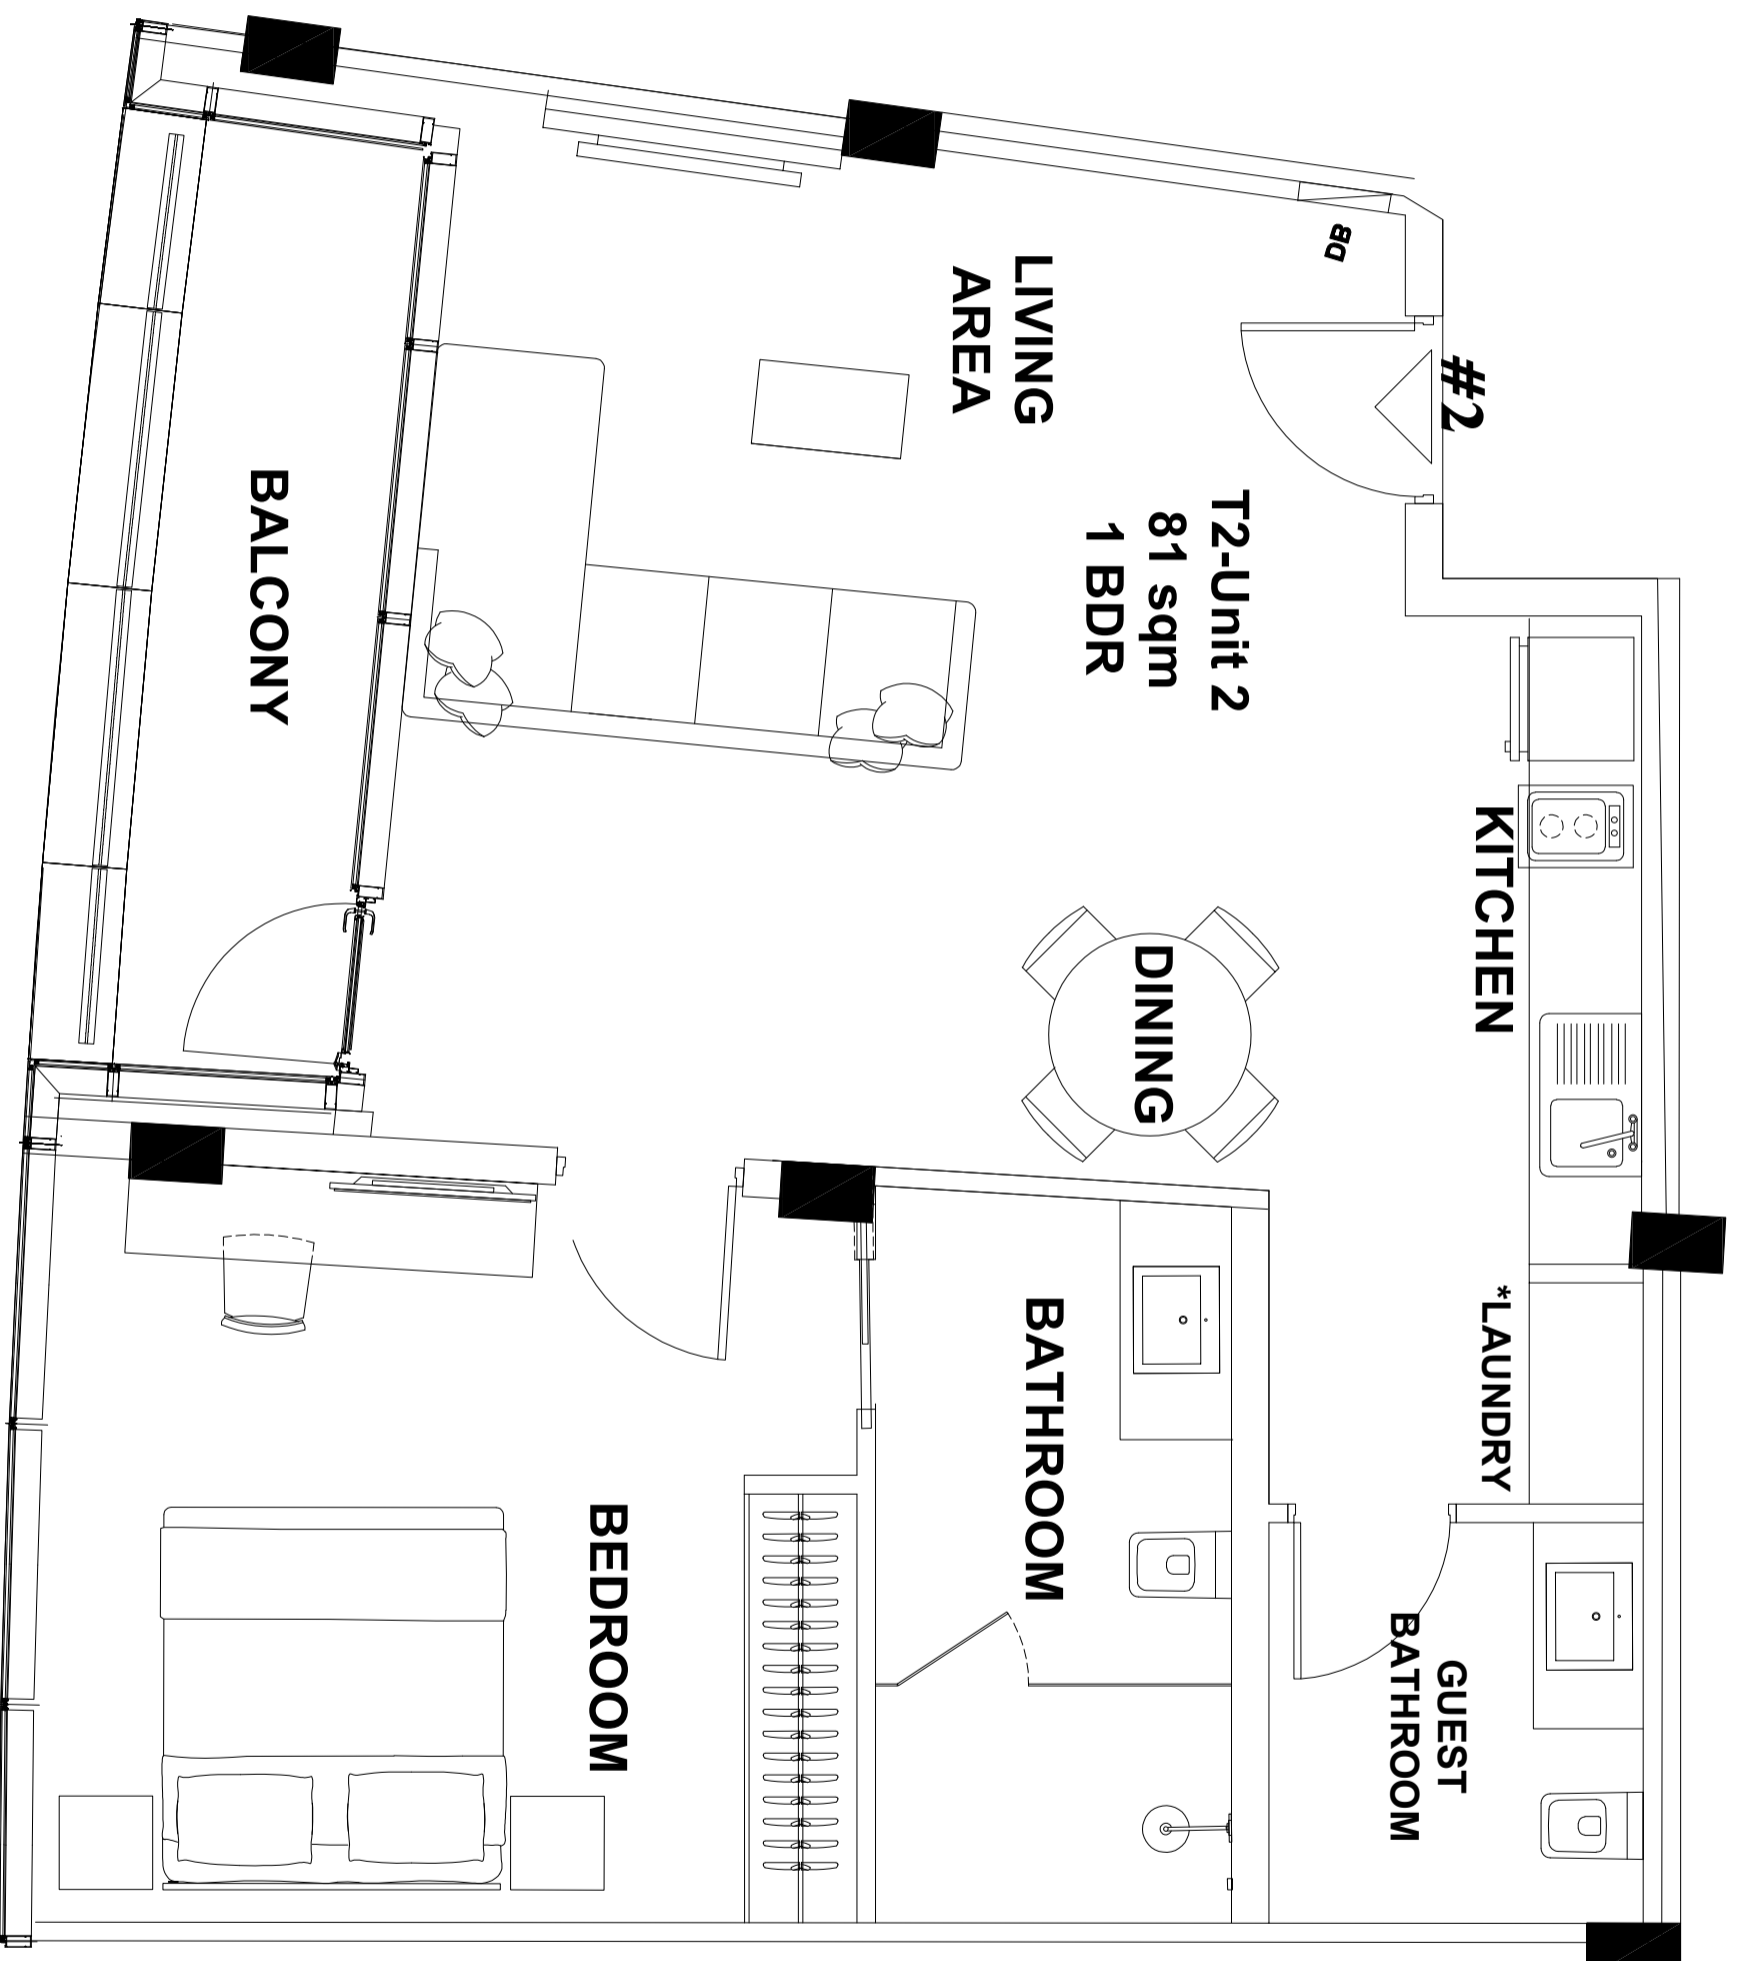

UNIT 2 T2

1 BDR

Total Area: 81 sqm