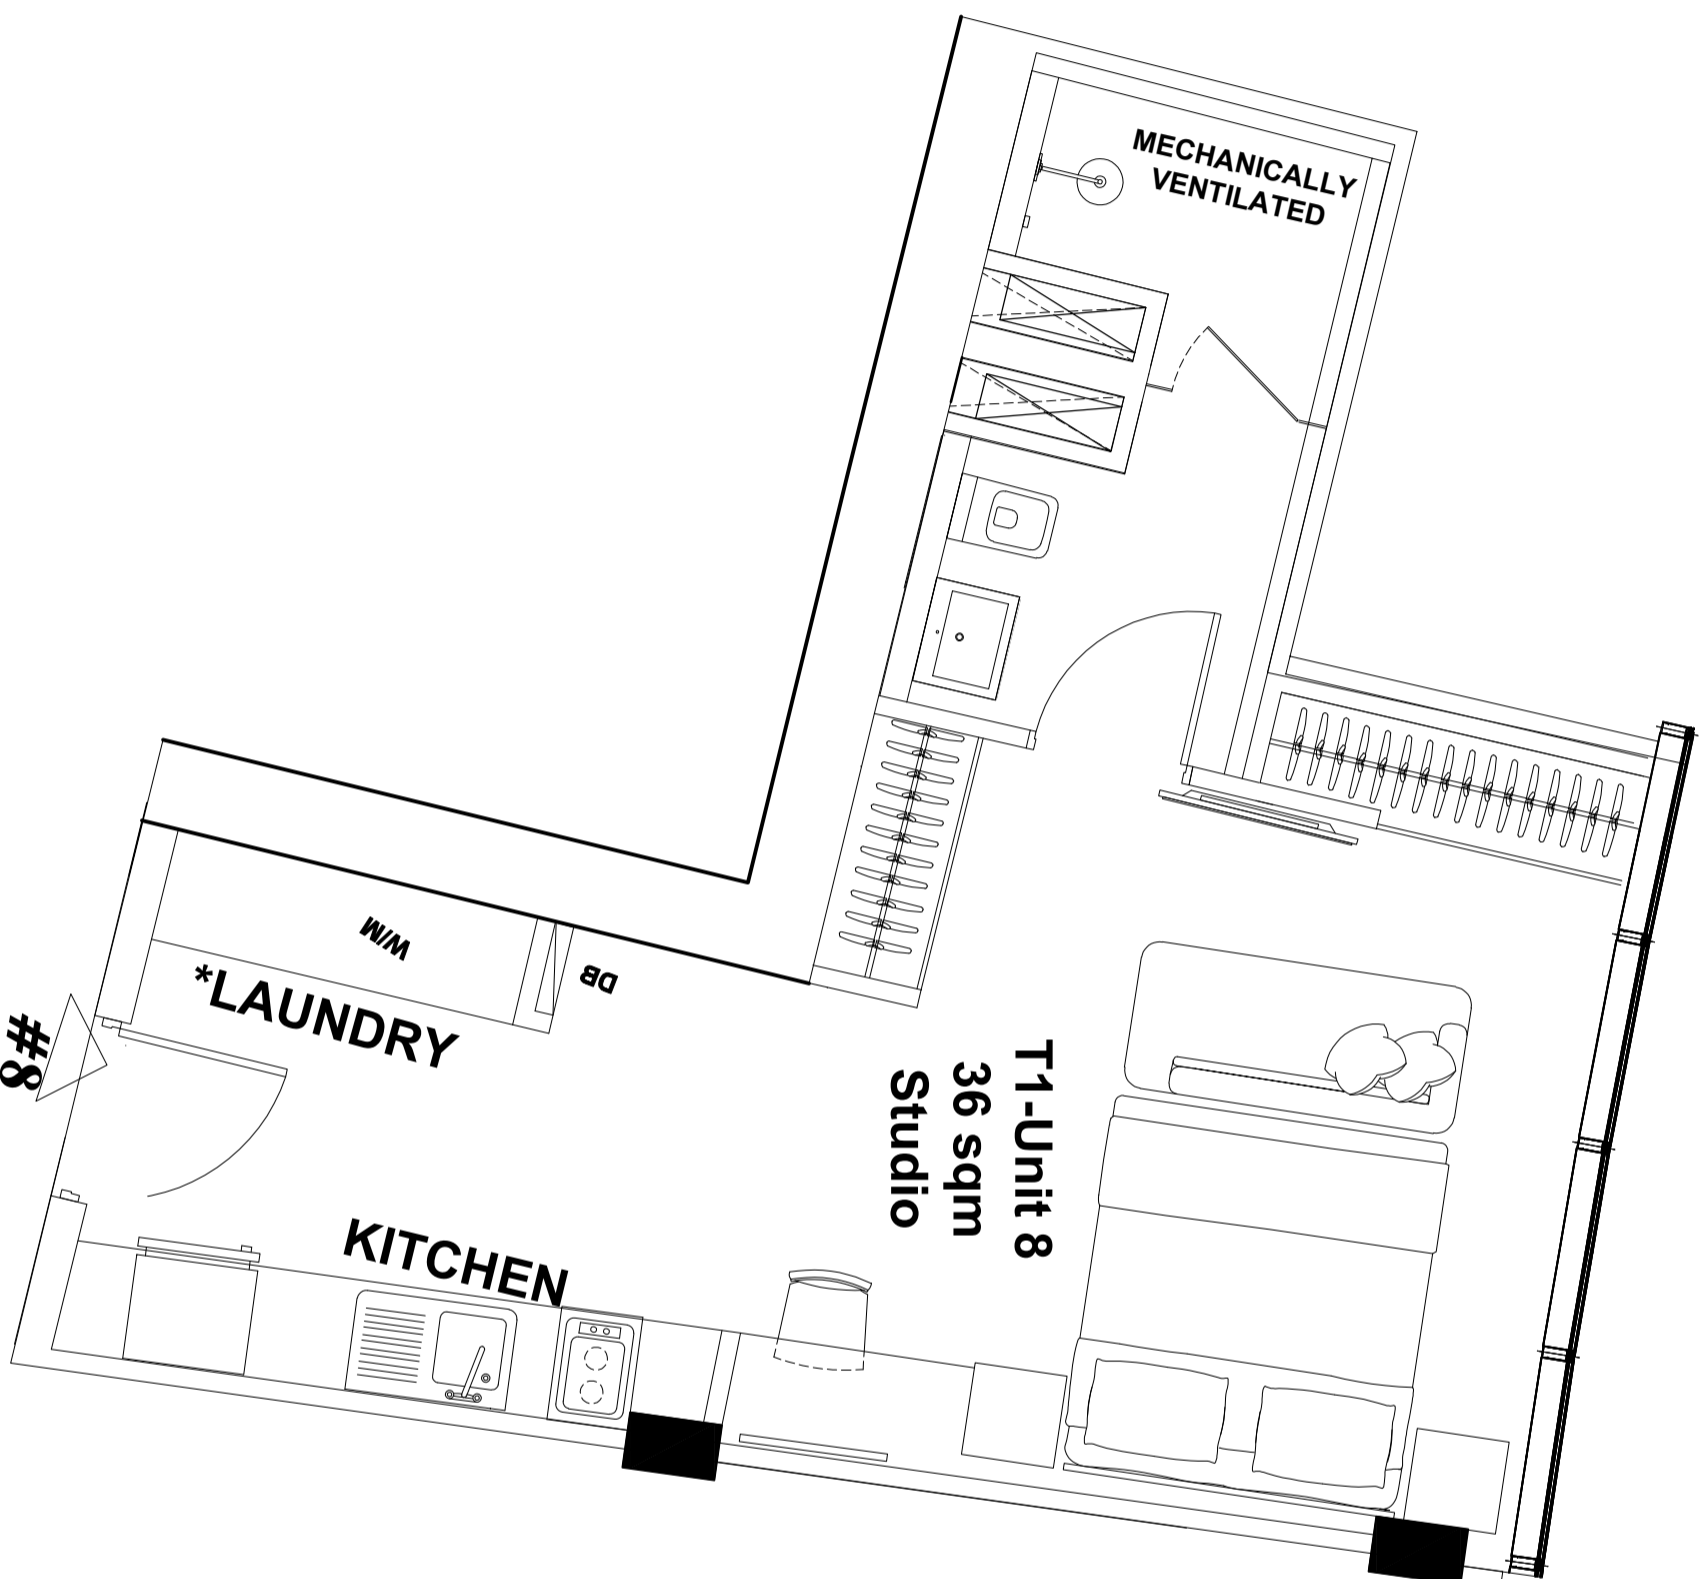

BALCONY

BEDROOM

BATHROOM

GUEST
BATHROOM

*LAUNDRY

KITCHEN

DINING

LIVING
AREA

Total Area: 40 sqm

UNIT 5 T1

1 BDR

Total Area: 86 sqm

UNIT 6 T1
1 BDR

Total Area: 78 sqm

**UNIT 7 T1
STUDIO**

Total Area: 35 sqm