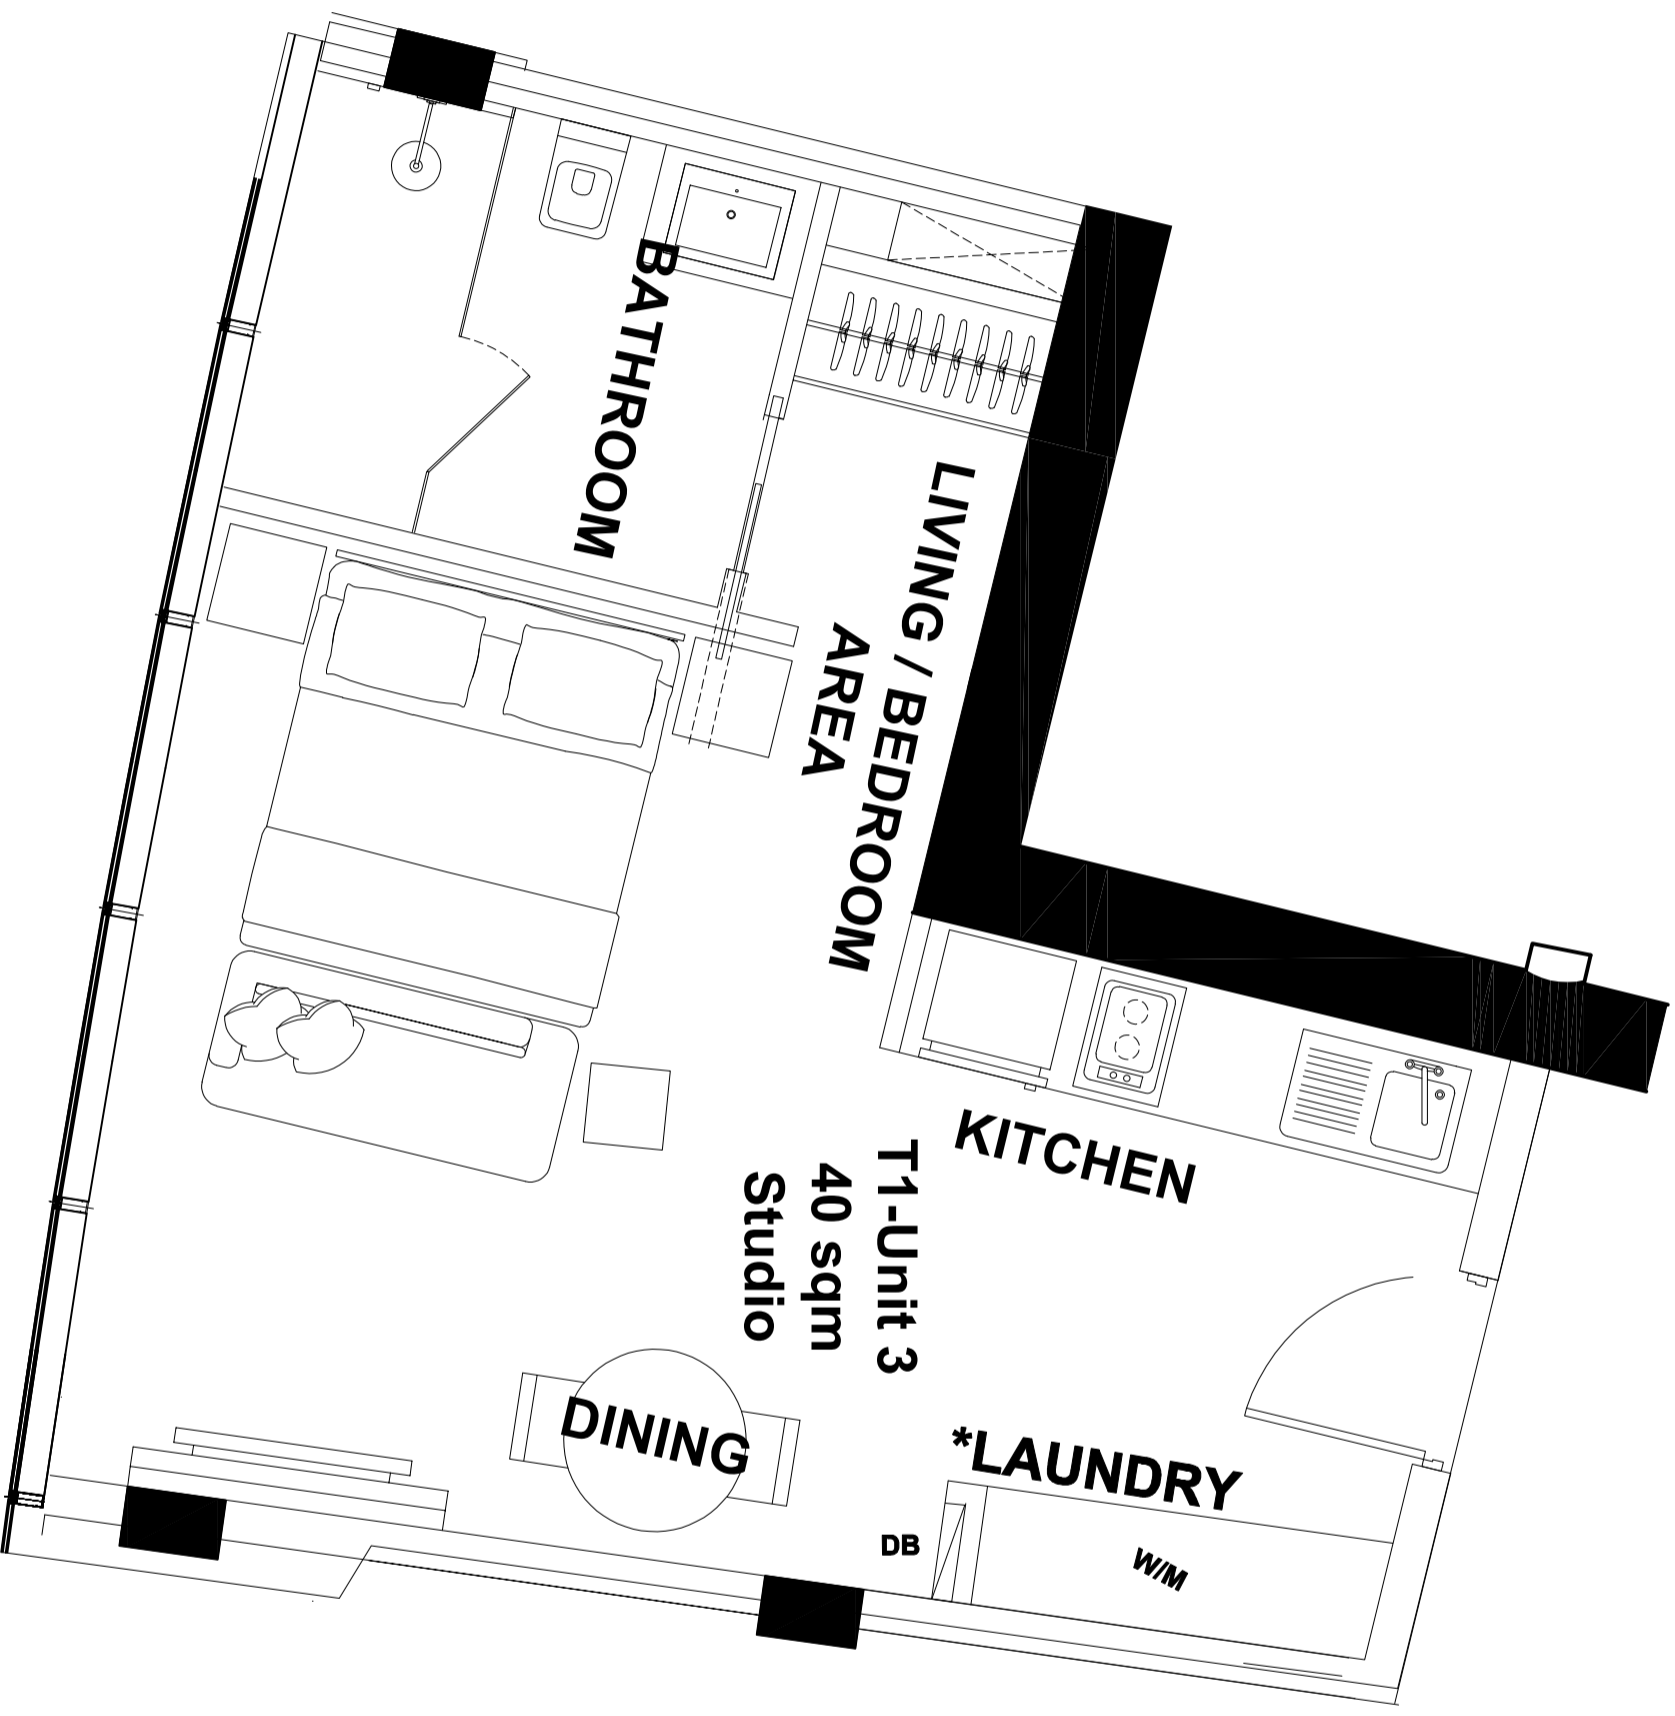

T1-Unit 3
40 sqm
Studio

UNIT 3 T1
STUDIO

Total Area: 40 sqm