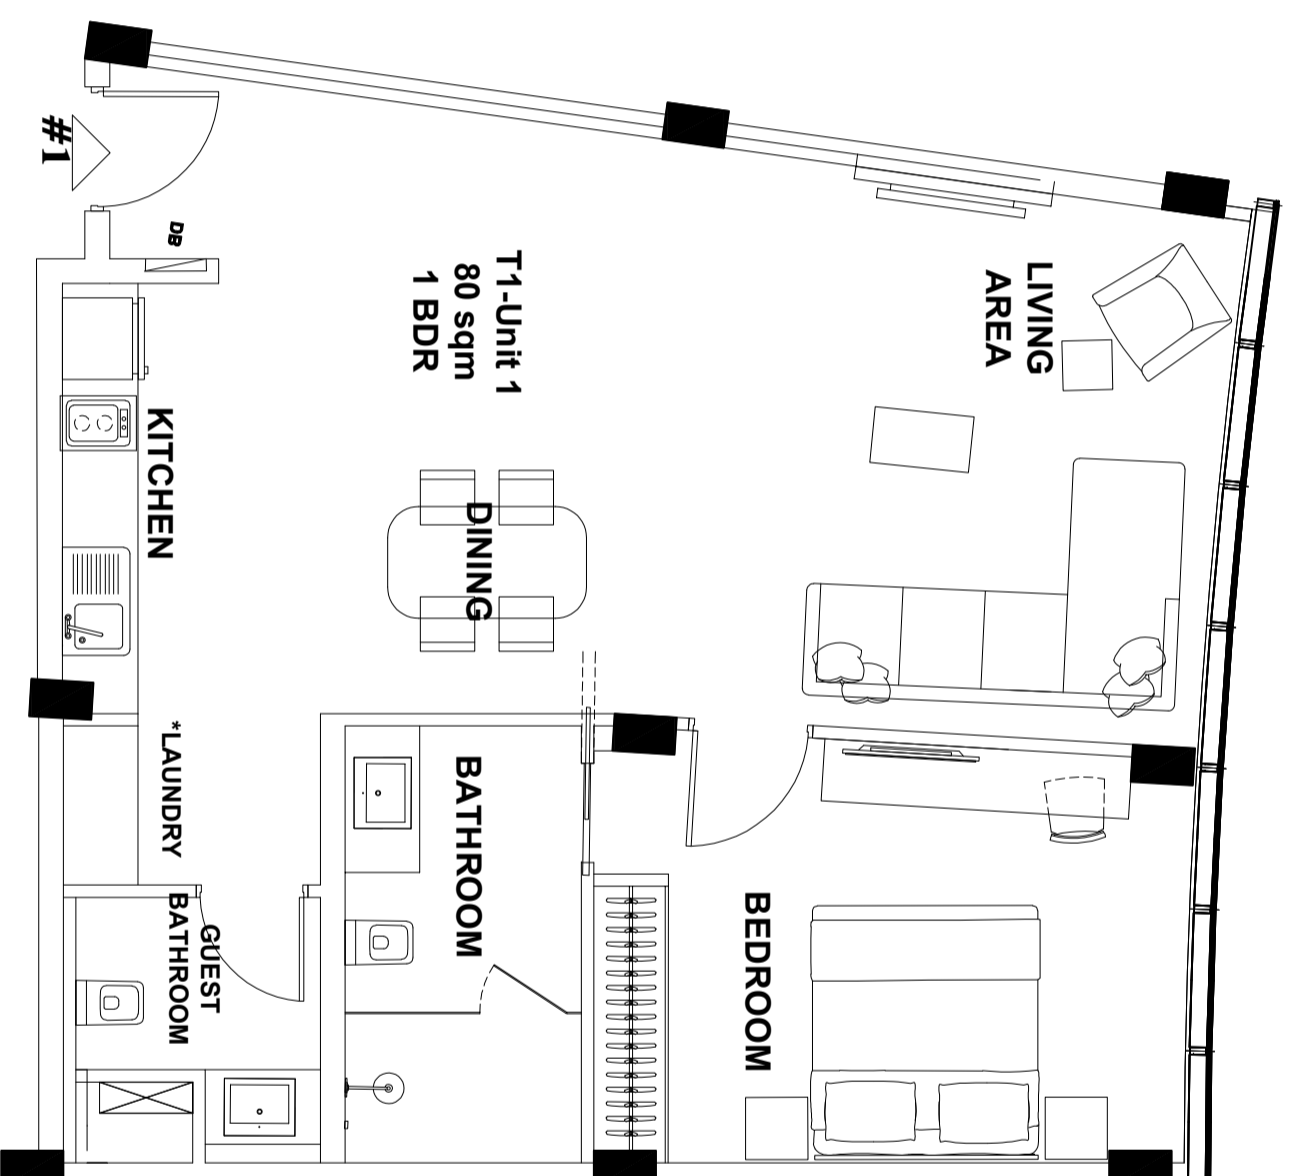

HARBOUR SHORES

@ BETWEEN TERRACE VILLA & TOWER A - LEVEL T1

UNIT 01 LAYOUT

T1-Unit 1
80 sqm
1 BDR

LIVING
AREA

DINING

KITCHEN

*LAUNDRY

GUEST
BATHROOM

BATHROOM

BEDROOM

#1

UNIT 1 T1

1 BDR

Total Area: 80 sqm

T1-Unit 2
81 sqm
1 BDR

BALCONY

BEDROOM

BATHROOM

GUEST
BATHROOM

*LAUNDRY

KITCHEN

DINING

LIVING
AREA