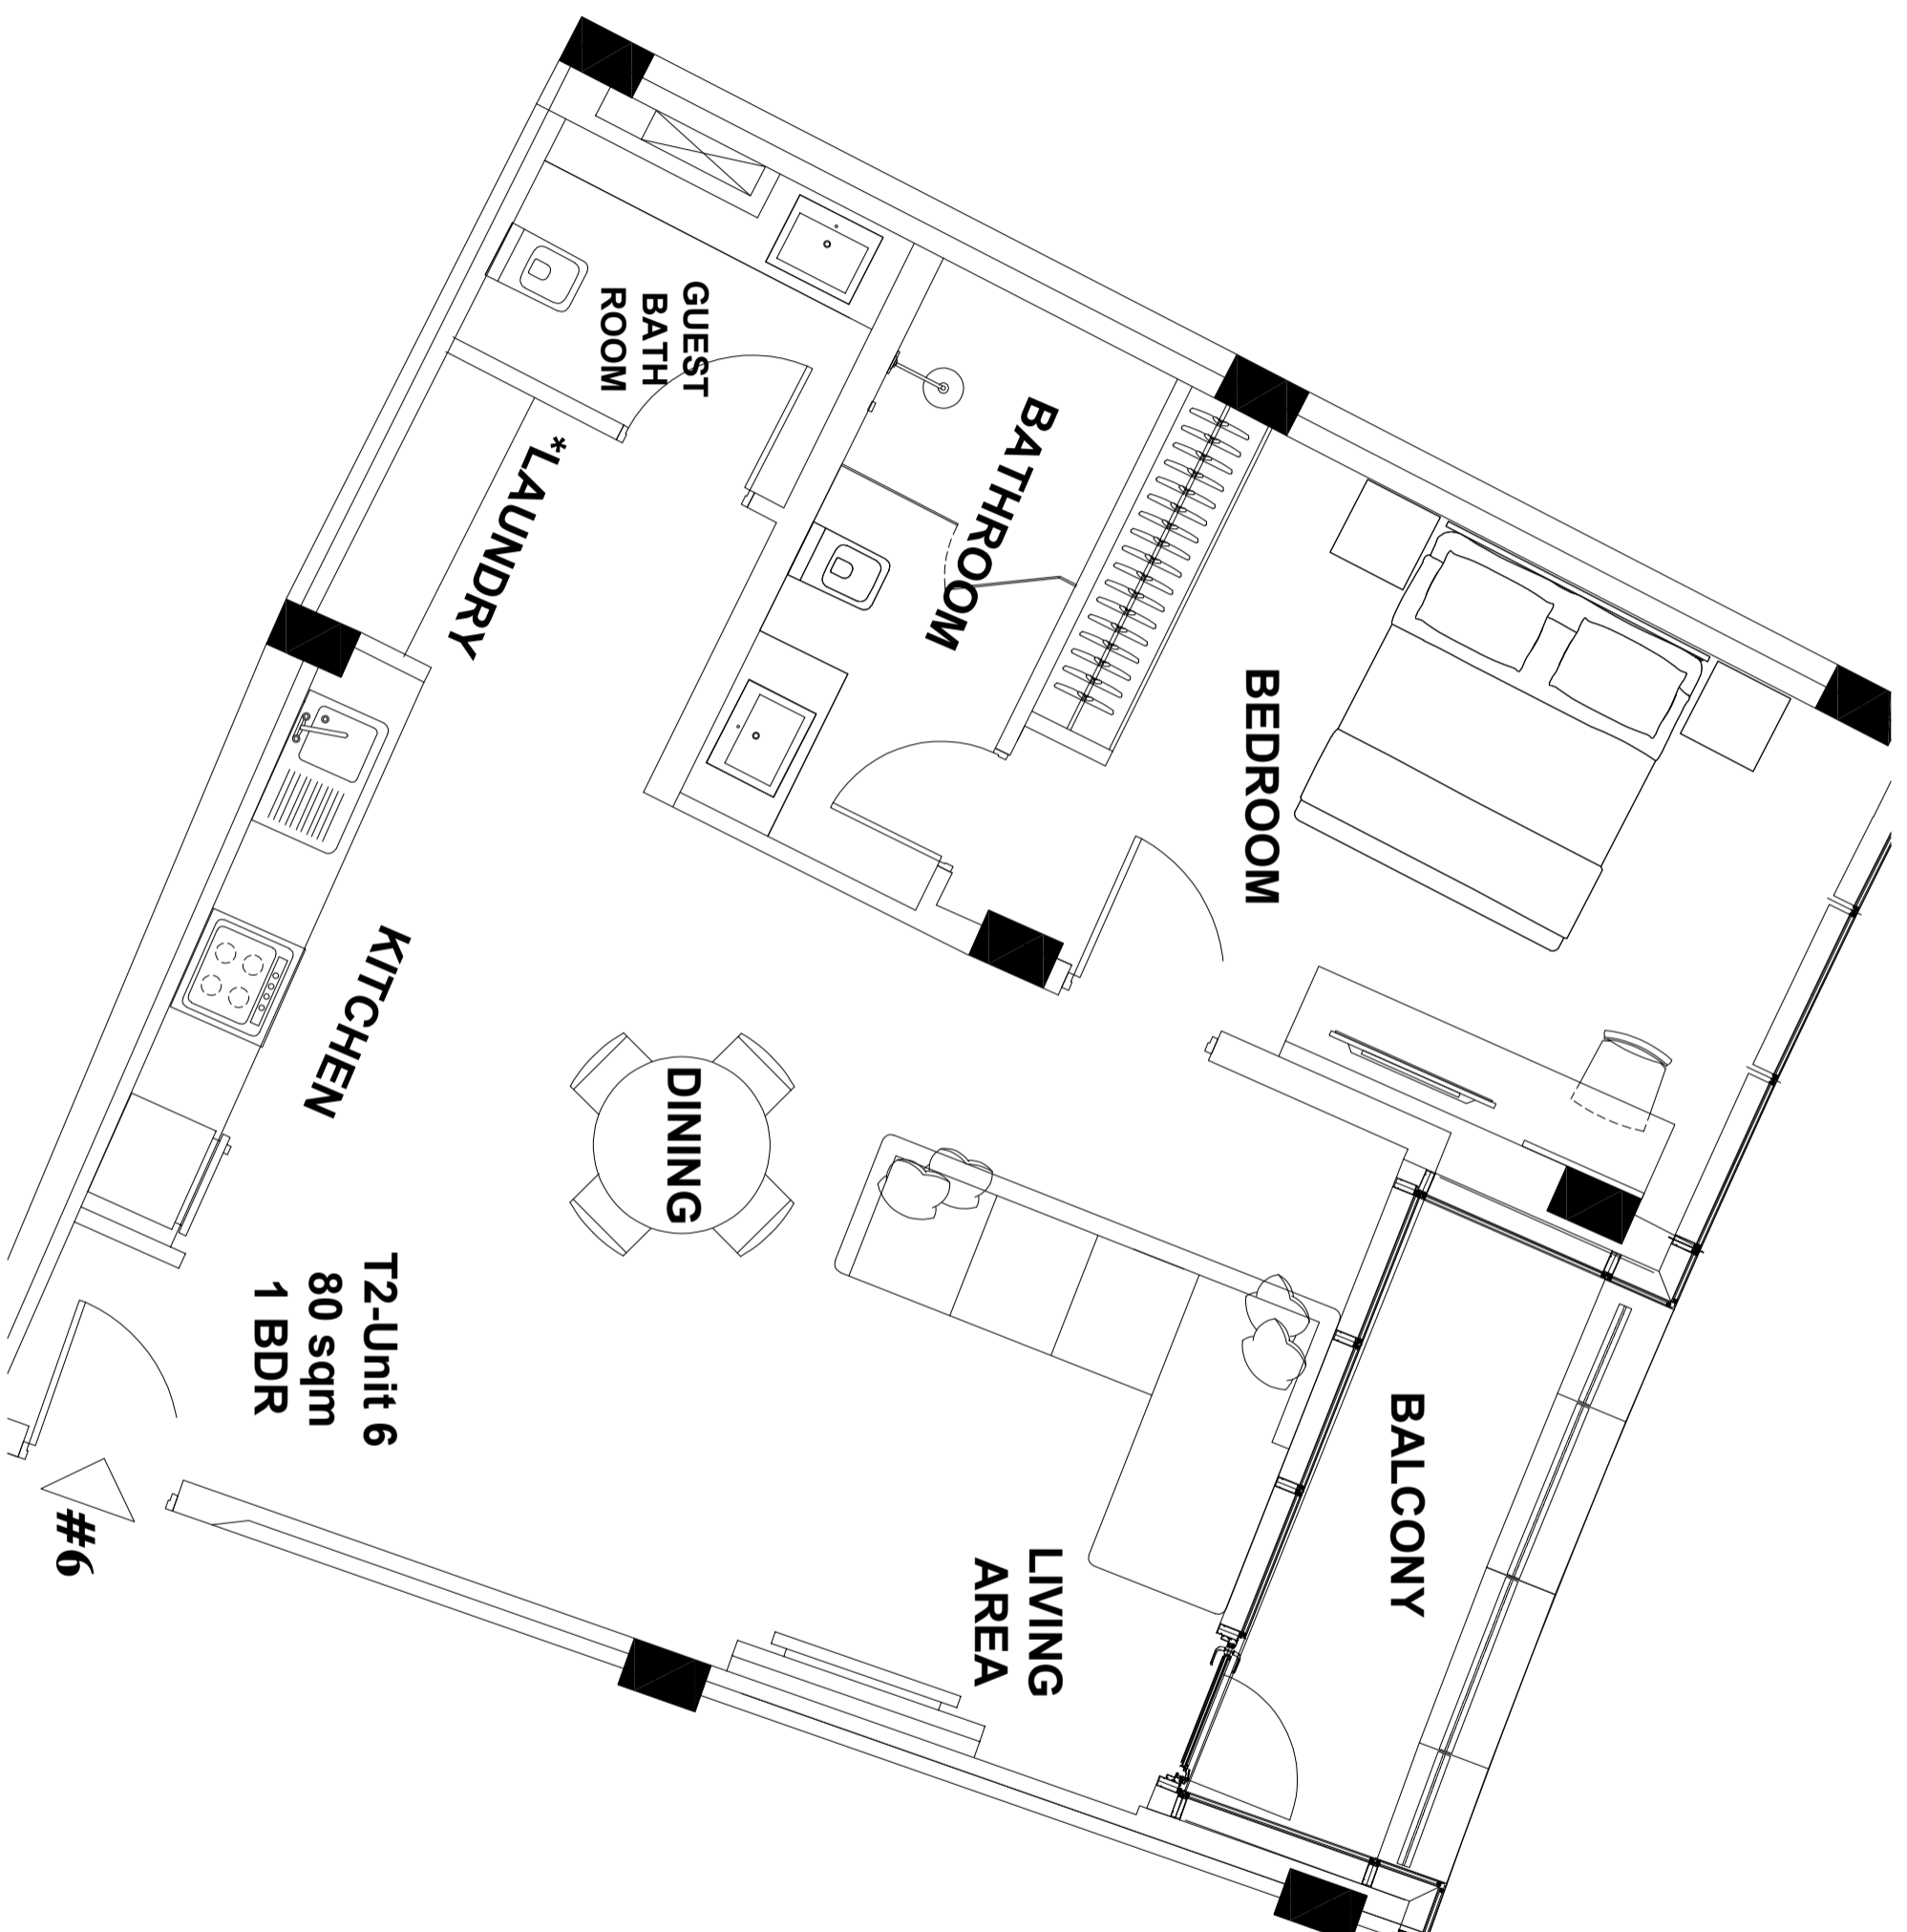

HARBOUR SHORES

@ BETWEEN TERRACE VILLA & TOWER A - LEVEL T1

UNIT 01 LAYOUT

T1-Unit 1
80 sqm
1 BDR

LIVING
AREA

DINING

KITCHEN

*LAUNDRY

BALCONY

BEDROOM

BATHROOM

GUEST
BATHROOM

*LAUNDRY

KITCHEN

DINING

LIVING
AREA

Total Area: 40 sqm

T2-Unit 4
41 sqm
Studio

UNIT 4 T2

STUDIO

Total Area: 40 sqm

UNIT 5 T2
1 BDR
Total Area: 87 sqm

UNIT 6 T2

1 BDR