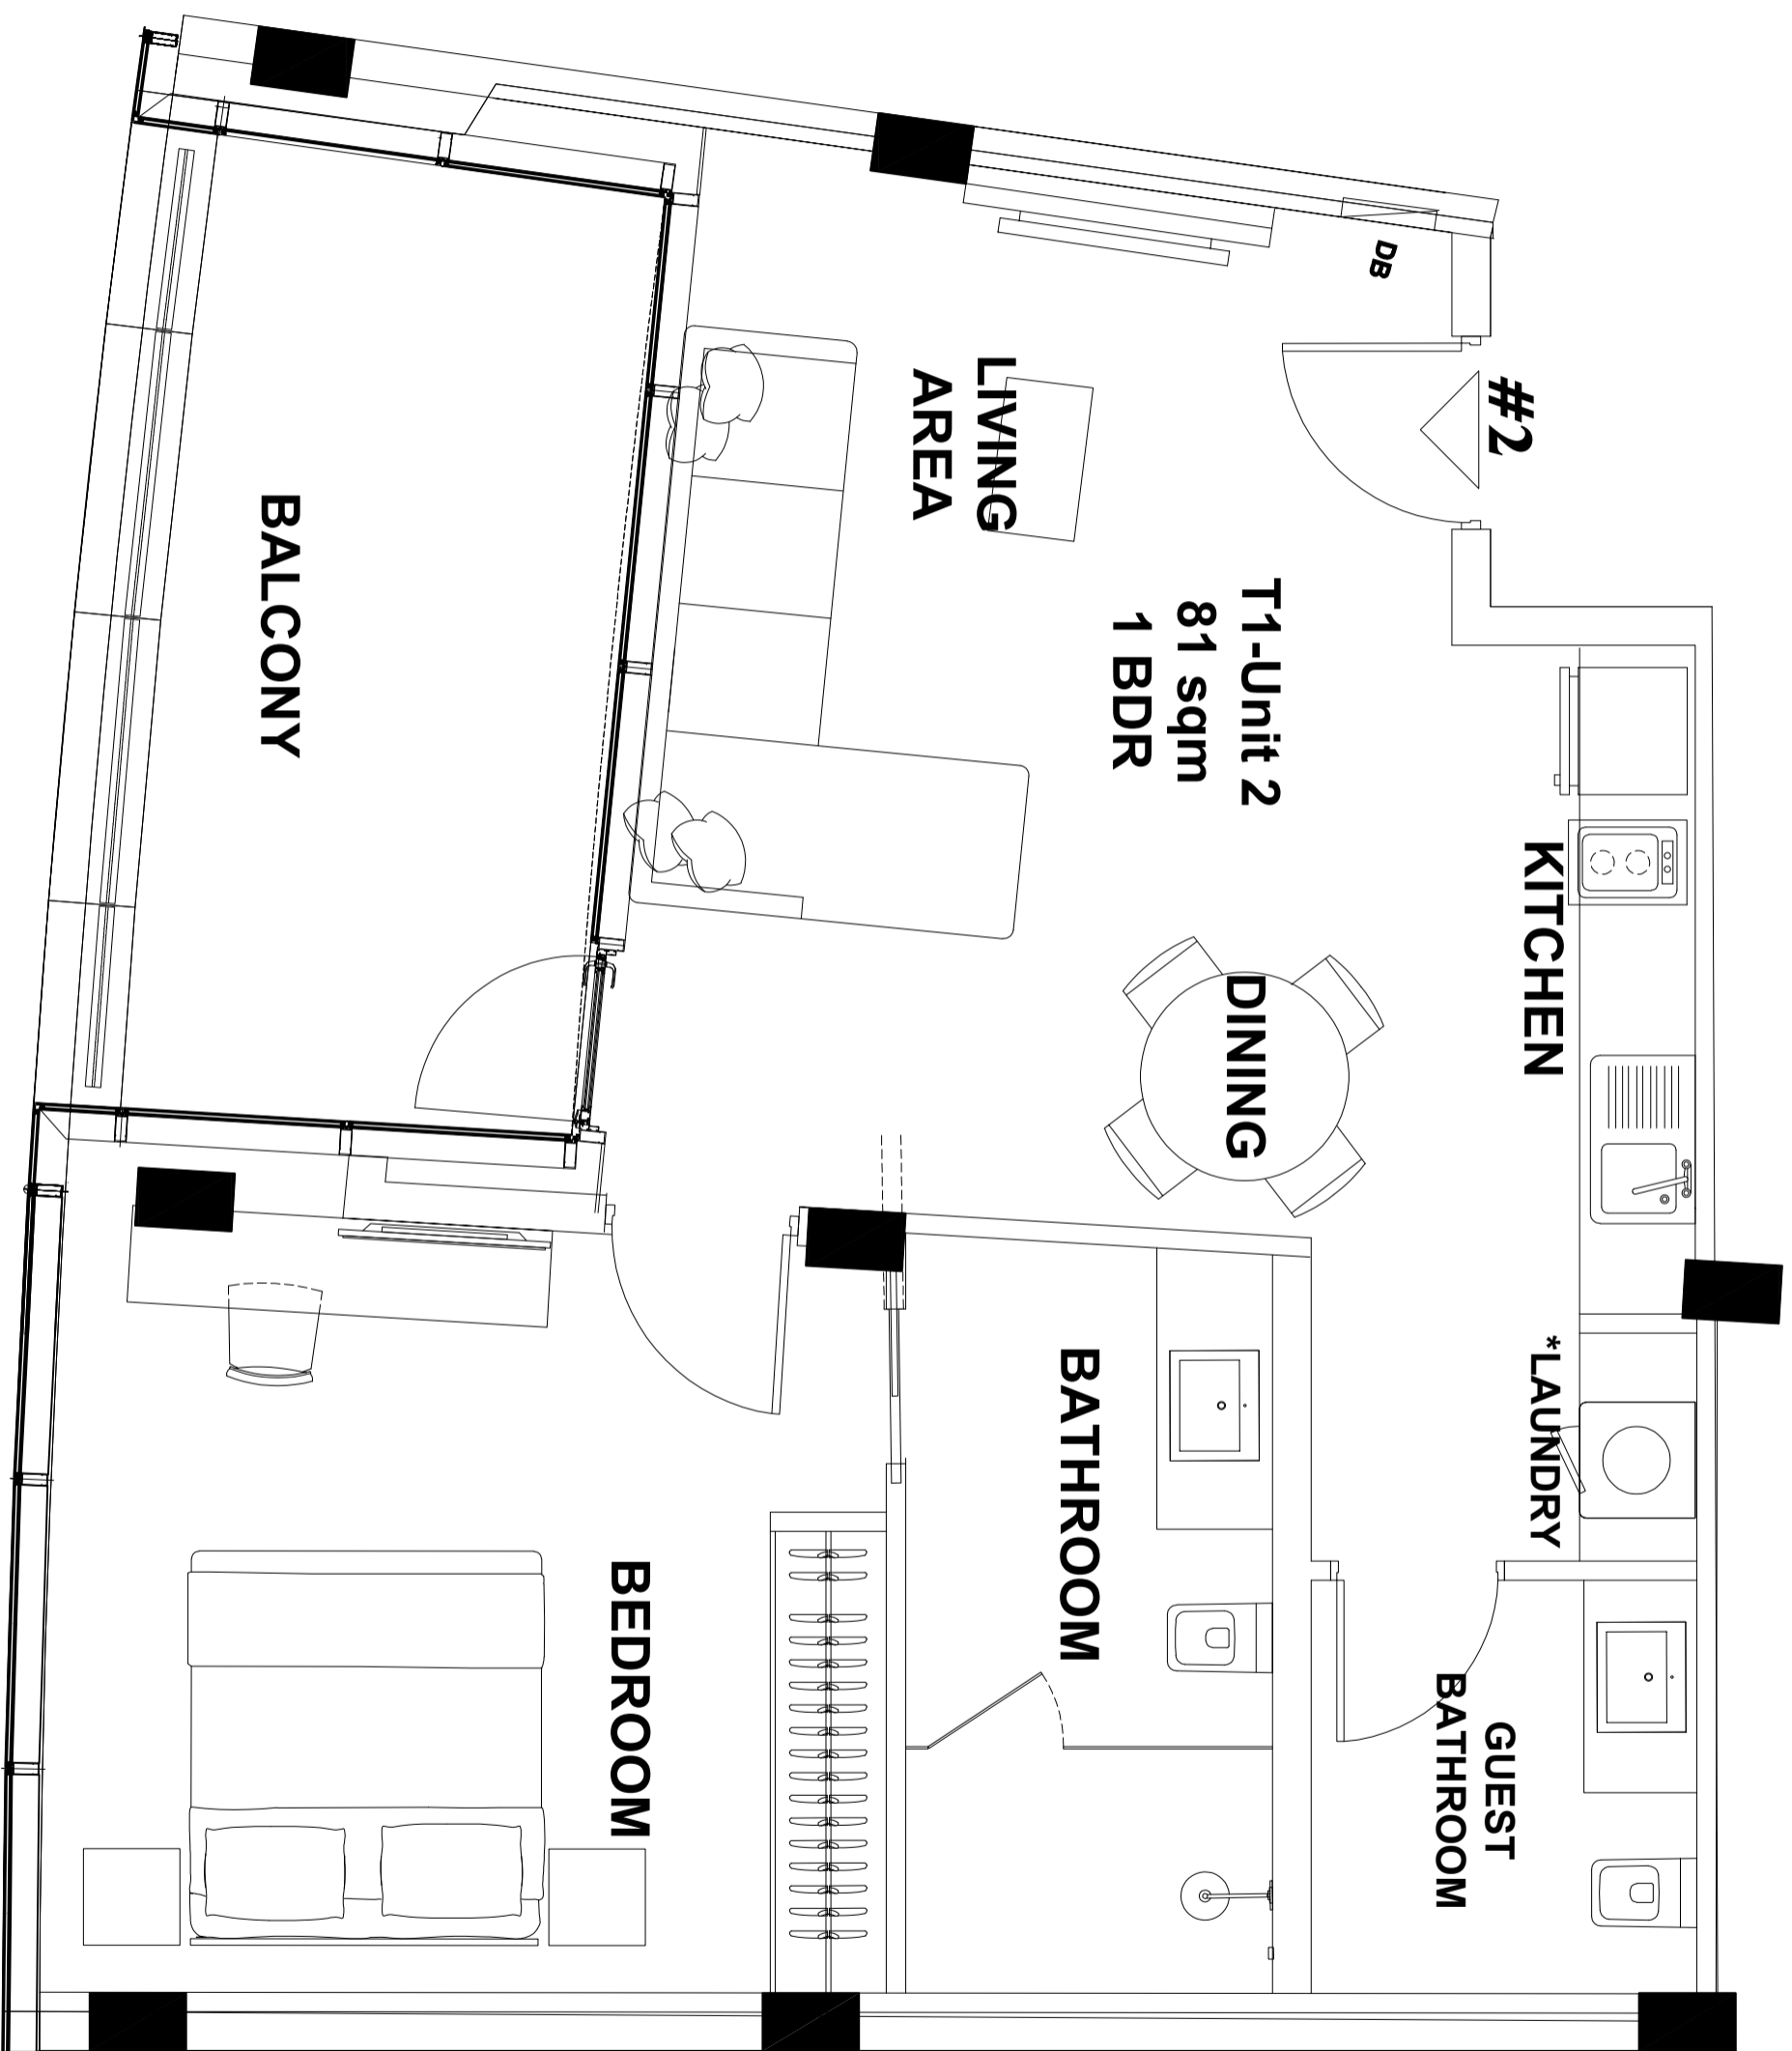

HARBOUR SHORES

@ BETWEEN TERRACE VILLA & TOWER A - LEVEL T1

UNIT 01 LAYOUT

T1-Unit 1
80 sqm
1 BDR

LIVING
AREA

DINING

KITCHEN

*LAUNDRY

GUEST
BATHROOM

BATHROOM

BEDROOM

#1

UNIT 1 T1

1 BDR

Total Area: 80 sqm

T1-Unit 2
81 sqm
1 BDR

BALCONY

BEDROOM

BATHROOM

GUEST
BATHROOM

*LAUNDRY

KITCHEN

DINING

LIVING
AREA