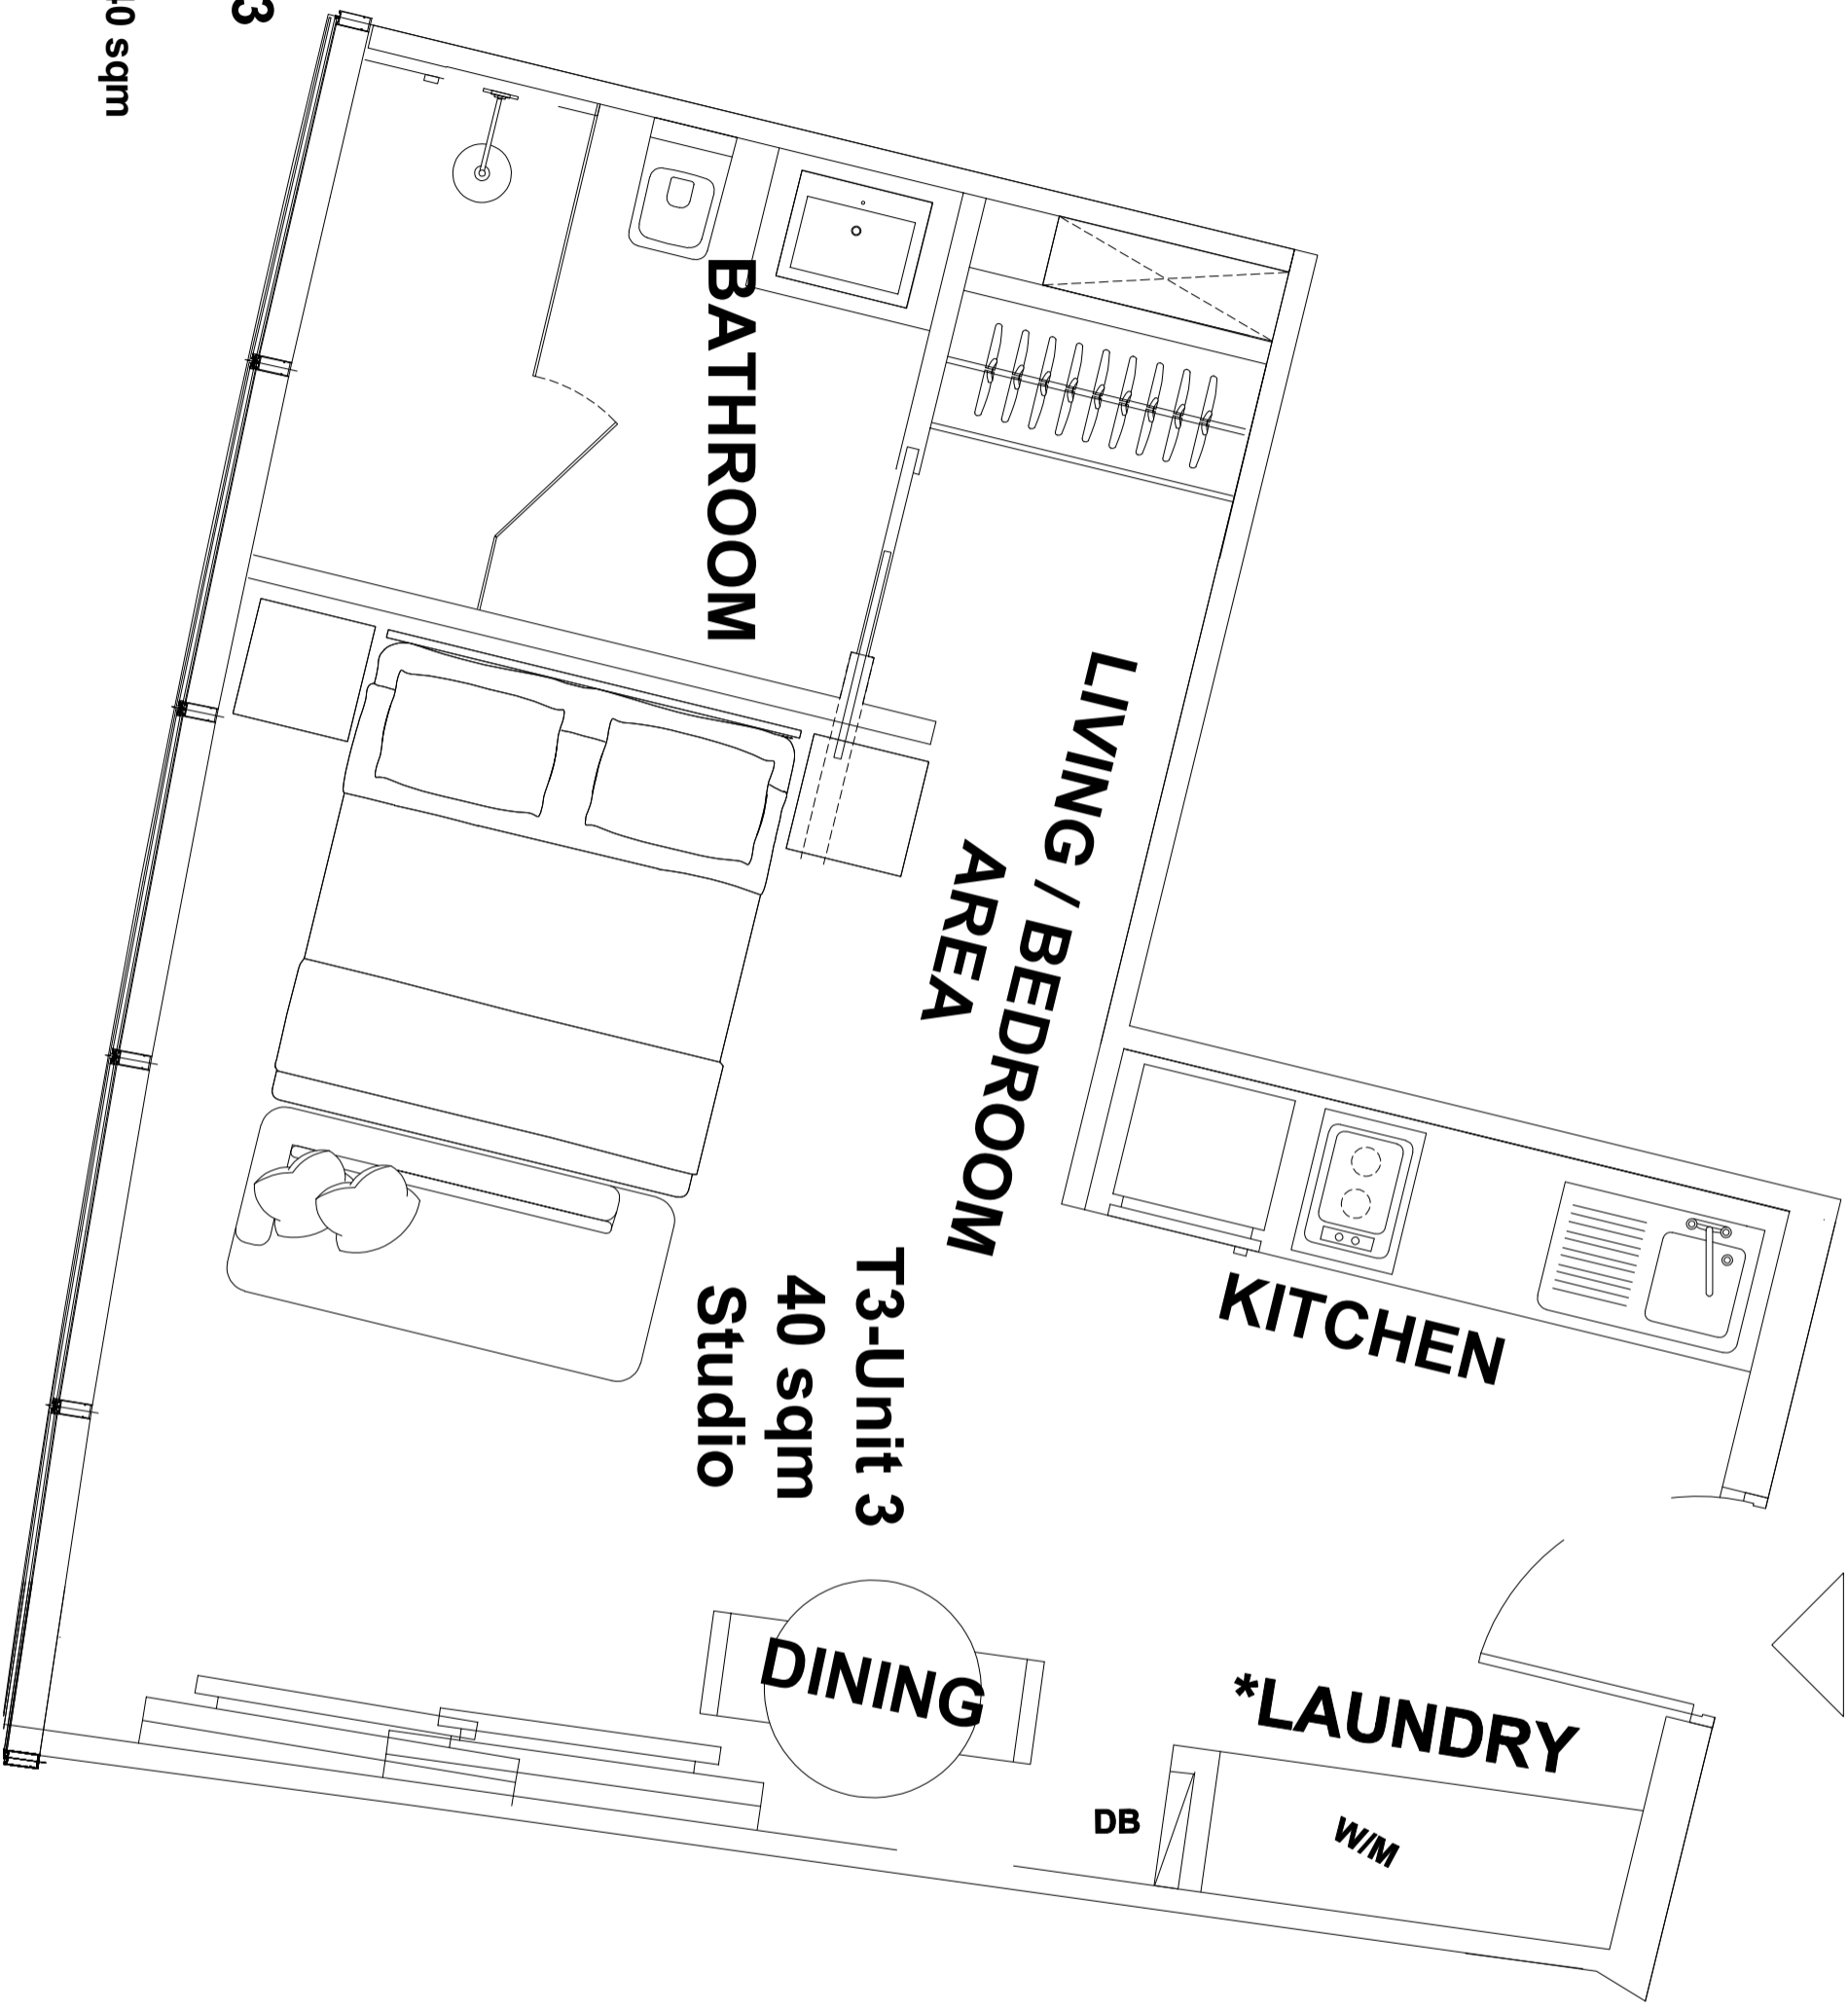

#3

BATHROOM

**LIVING / BEDROOM
AREA**

KITCHEN

*LAUNDRY

DINING

**T3-Unit 3
40 sqm
Studio**

**UNIT 3 T3
STUDIO**

Total Area: 40 sqm