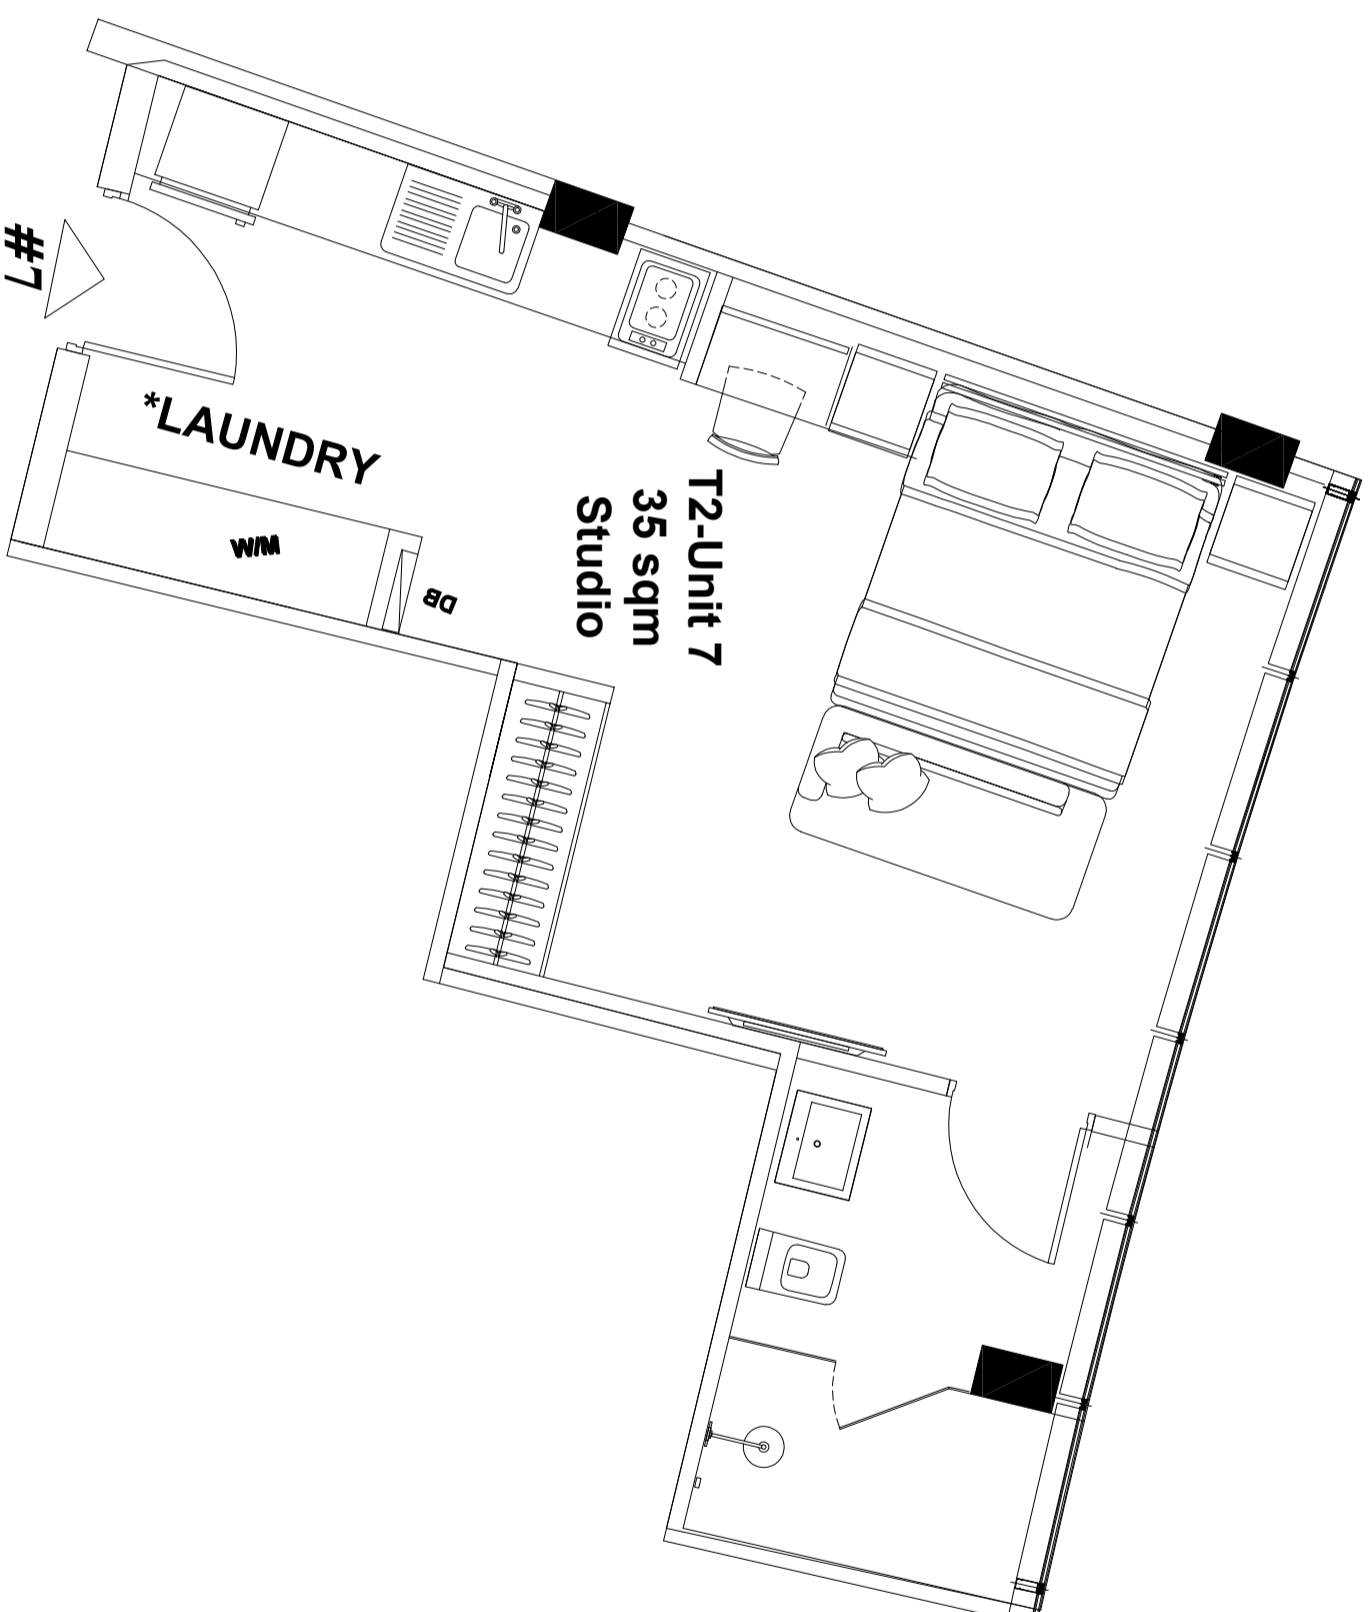

**UNIT 7 T2
STUDIO**

Total Area: 35 sqm