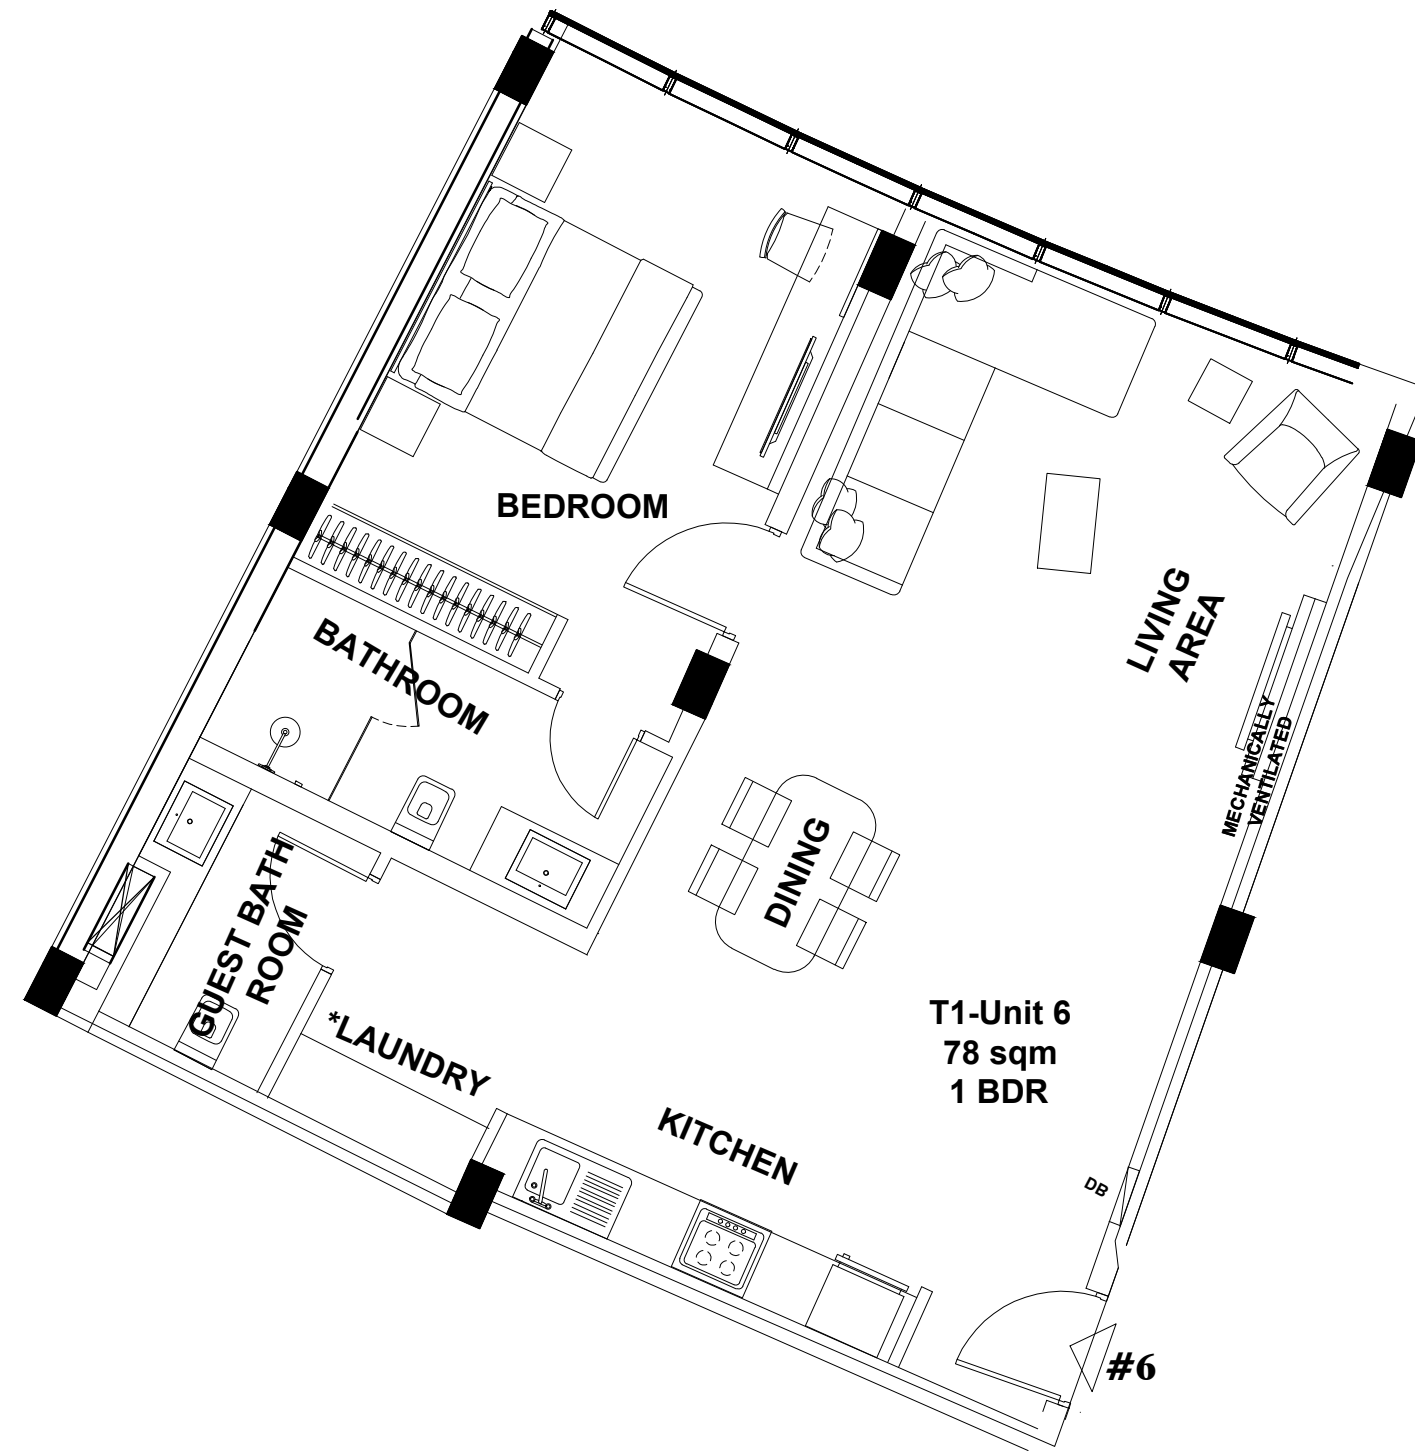

UNIT 6 T1
1 BDR

Total Area: 78 sqm