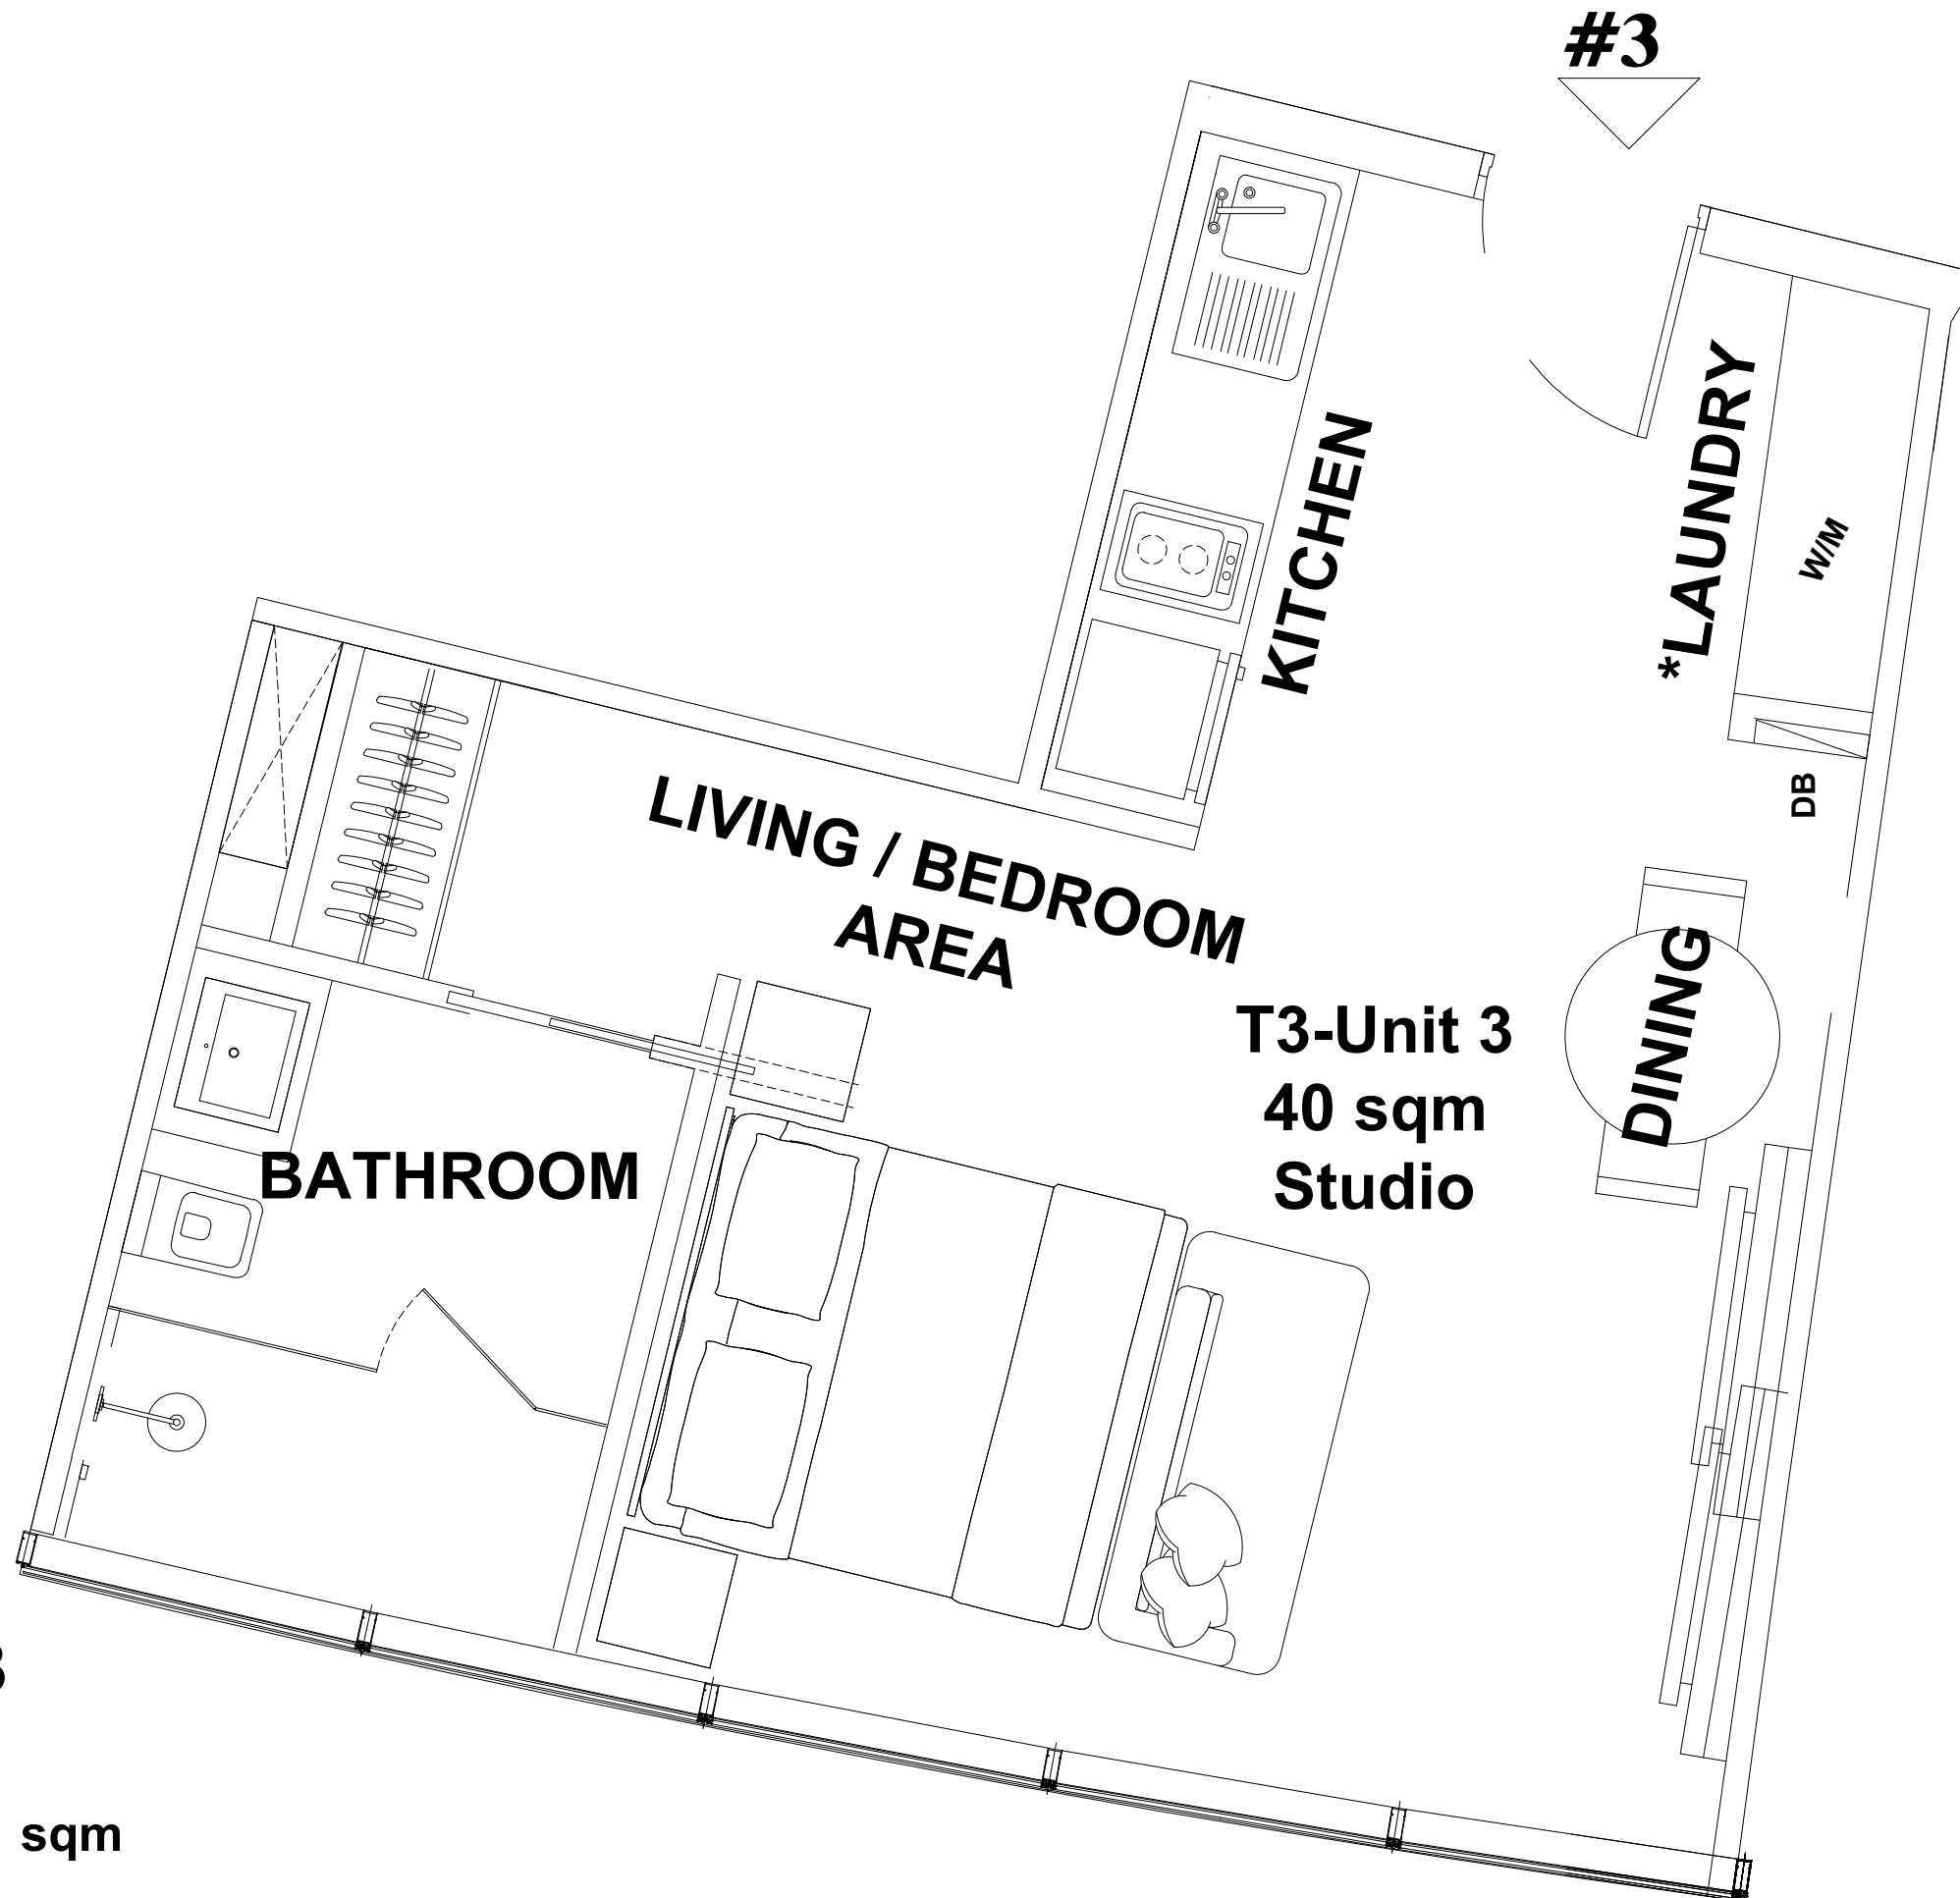

HARBOUR SHORES

@ BETWEEN TERRACE VILLA & TOWER A - LEVEL T1

UNIT 01 LAYOUT

T1-Unit 1
80 sqm
1 BDR

LIVING
AREA

DINING

KITCHEN

*LAUNDRY

GUEST
BATHROOM

BATHROOM

BEDROOM

#1

UNIT 1 T1

1 BDR

Total Area: 80 sqm

T1-Unit 2
81 sqm
1 BDR

BALCONY

BEDROOM

BATHROOM

GUEST
BATHROOM

*LAUNDRY

KITCHEN

DINING

LIVING
AREA

KITCHEN

***LAUNDRY**

DINING

**T3-Unit 3
40 sqm
Studio**

**UNIT 3 T3
STUDIO**

Total Area: 40 sqm

**UNIT 4 T3
STUDIO**

Total Area: 41 sqm