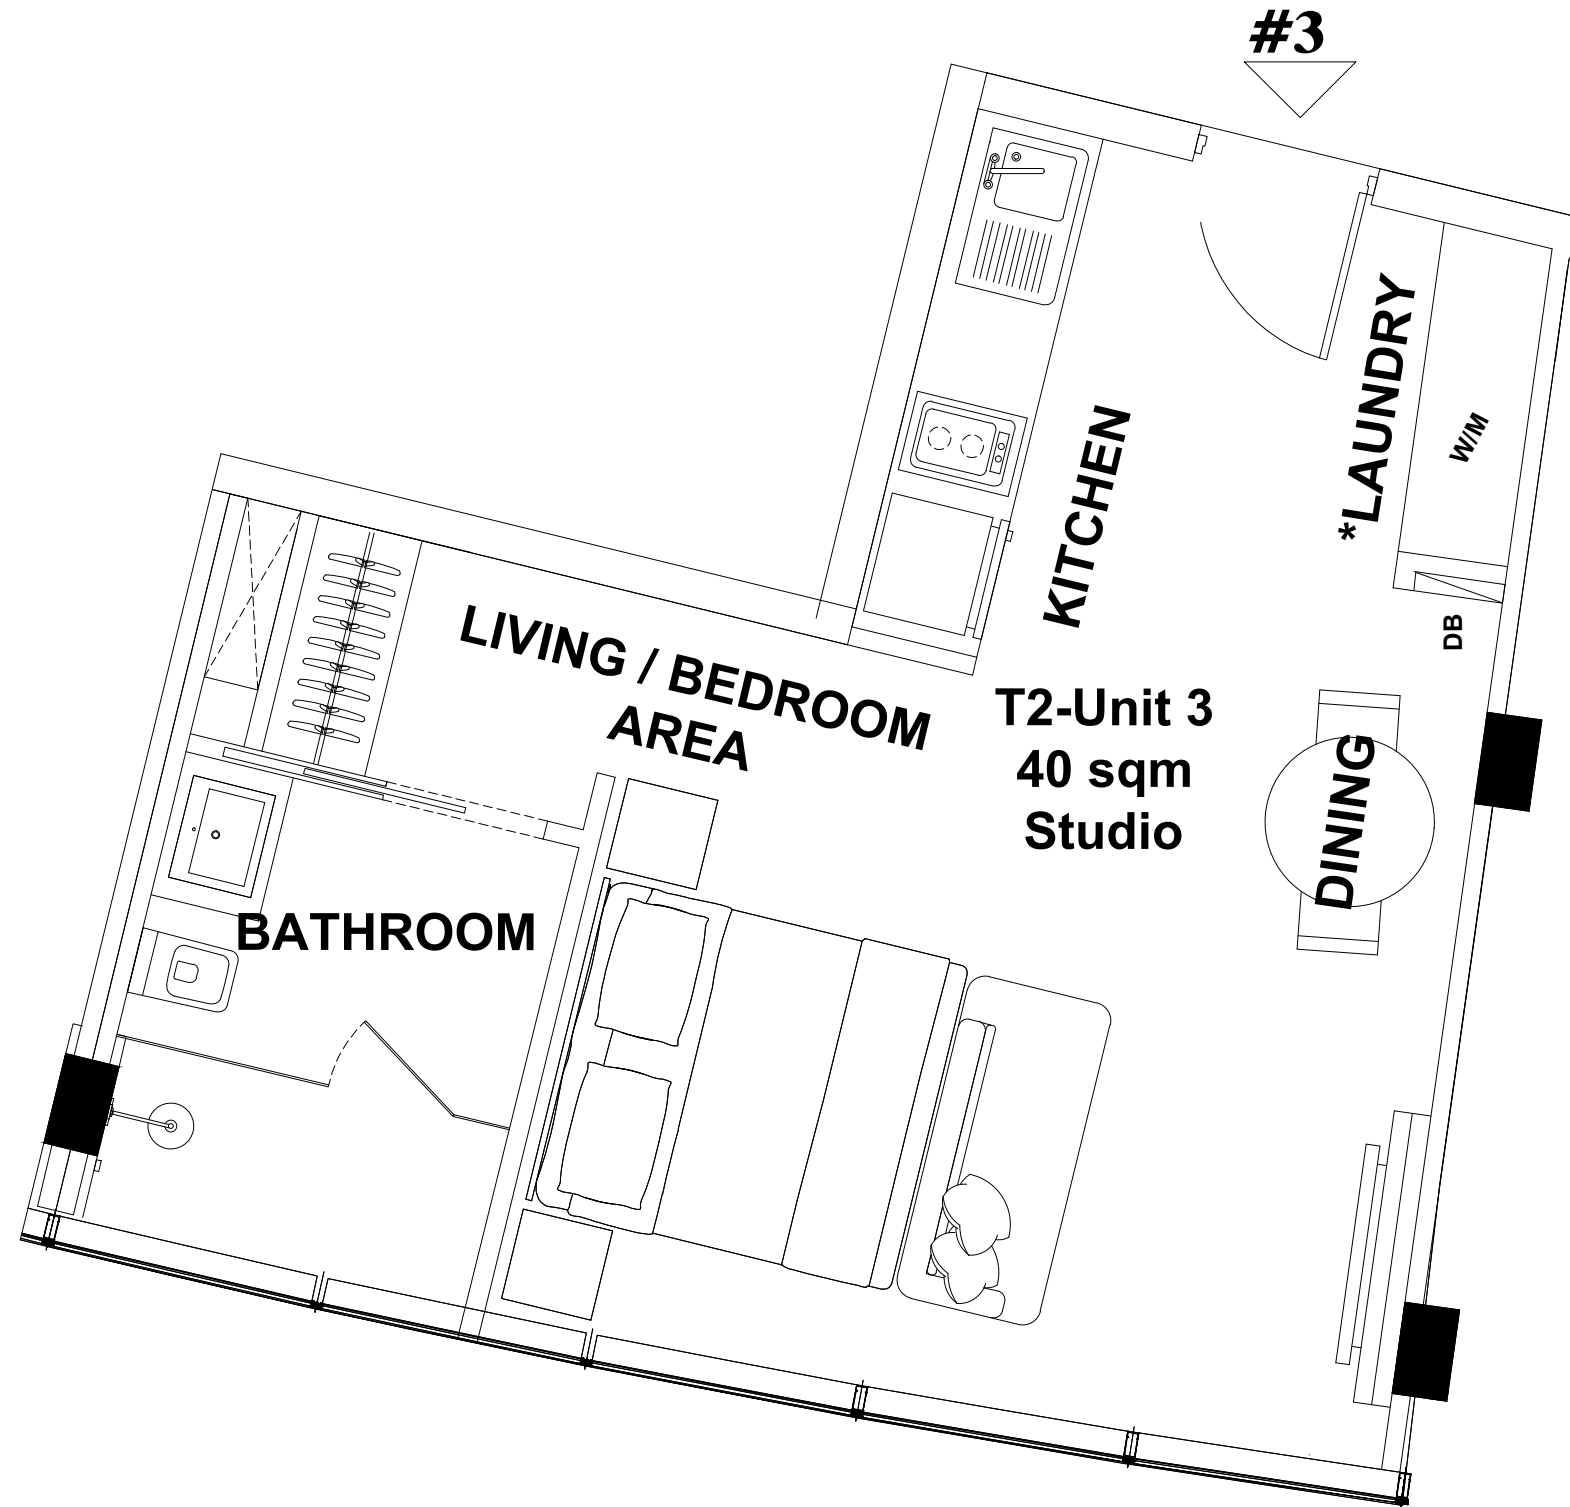

HARBOUR SHORES

@ BETWEEN TERRACE VILLA & TOWER A - LEVEL T1

UNIT 01 LAYOUT

T1-Unit 1
80 sqm
1 BDR

LIVING
AREA

DINING

KITCHEN

*LAUNDRY

BALCONY

BEDROOM

BATHROOM

GUEST
BATHROOM

*LAUNDRY

KITCHEN

DINING

LIVING
AREA

UNIT 8 T1
STUDIO
Total Area: 36 sqm

UNIT 1 T2

1 BDR

Total Area: 80 sqm

UNIT 2 T2

1 BDR

Total Area: 81 sqm

**UNIT 3 T2
STUDIO**

Total Area: 40 sqm

T2-Unit 4
41 sqm
Studio

UNIT 4 T2

STUDIO

Total Area: 40 sqm

UNIT 5 T2
1 BDR
Total Area: 87 sqm

UNIT 6 T2

1 BDR