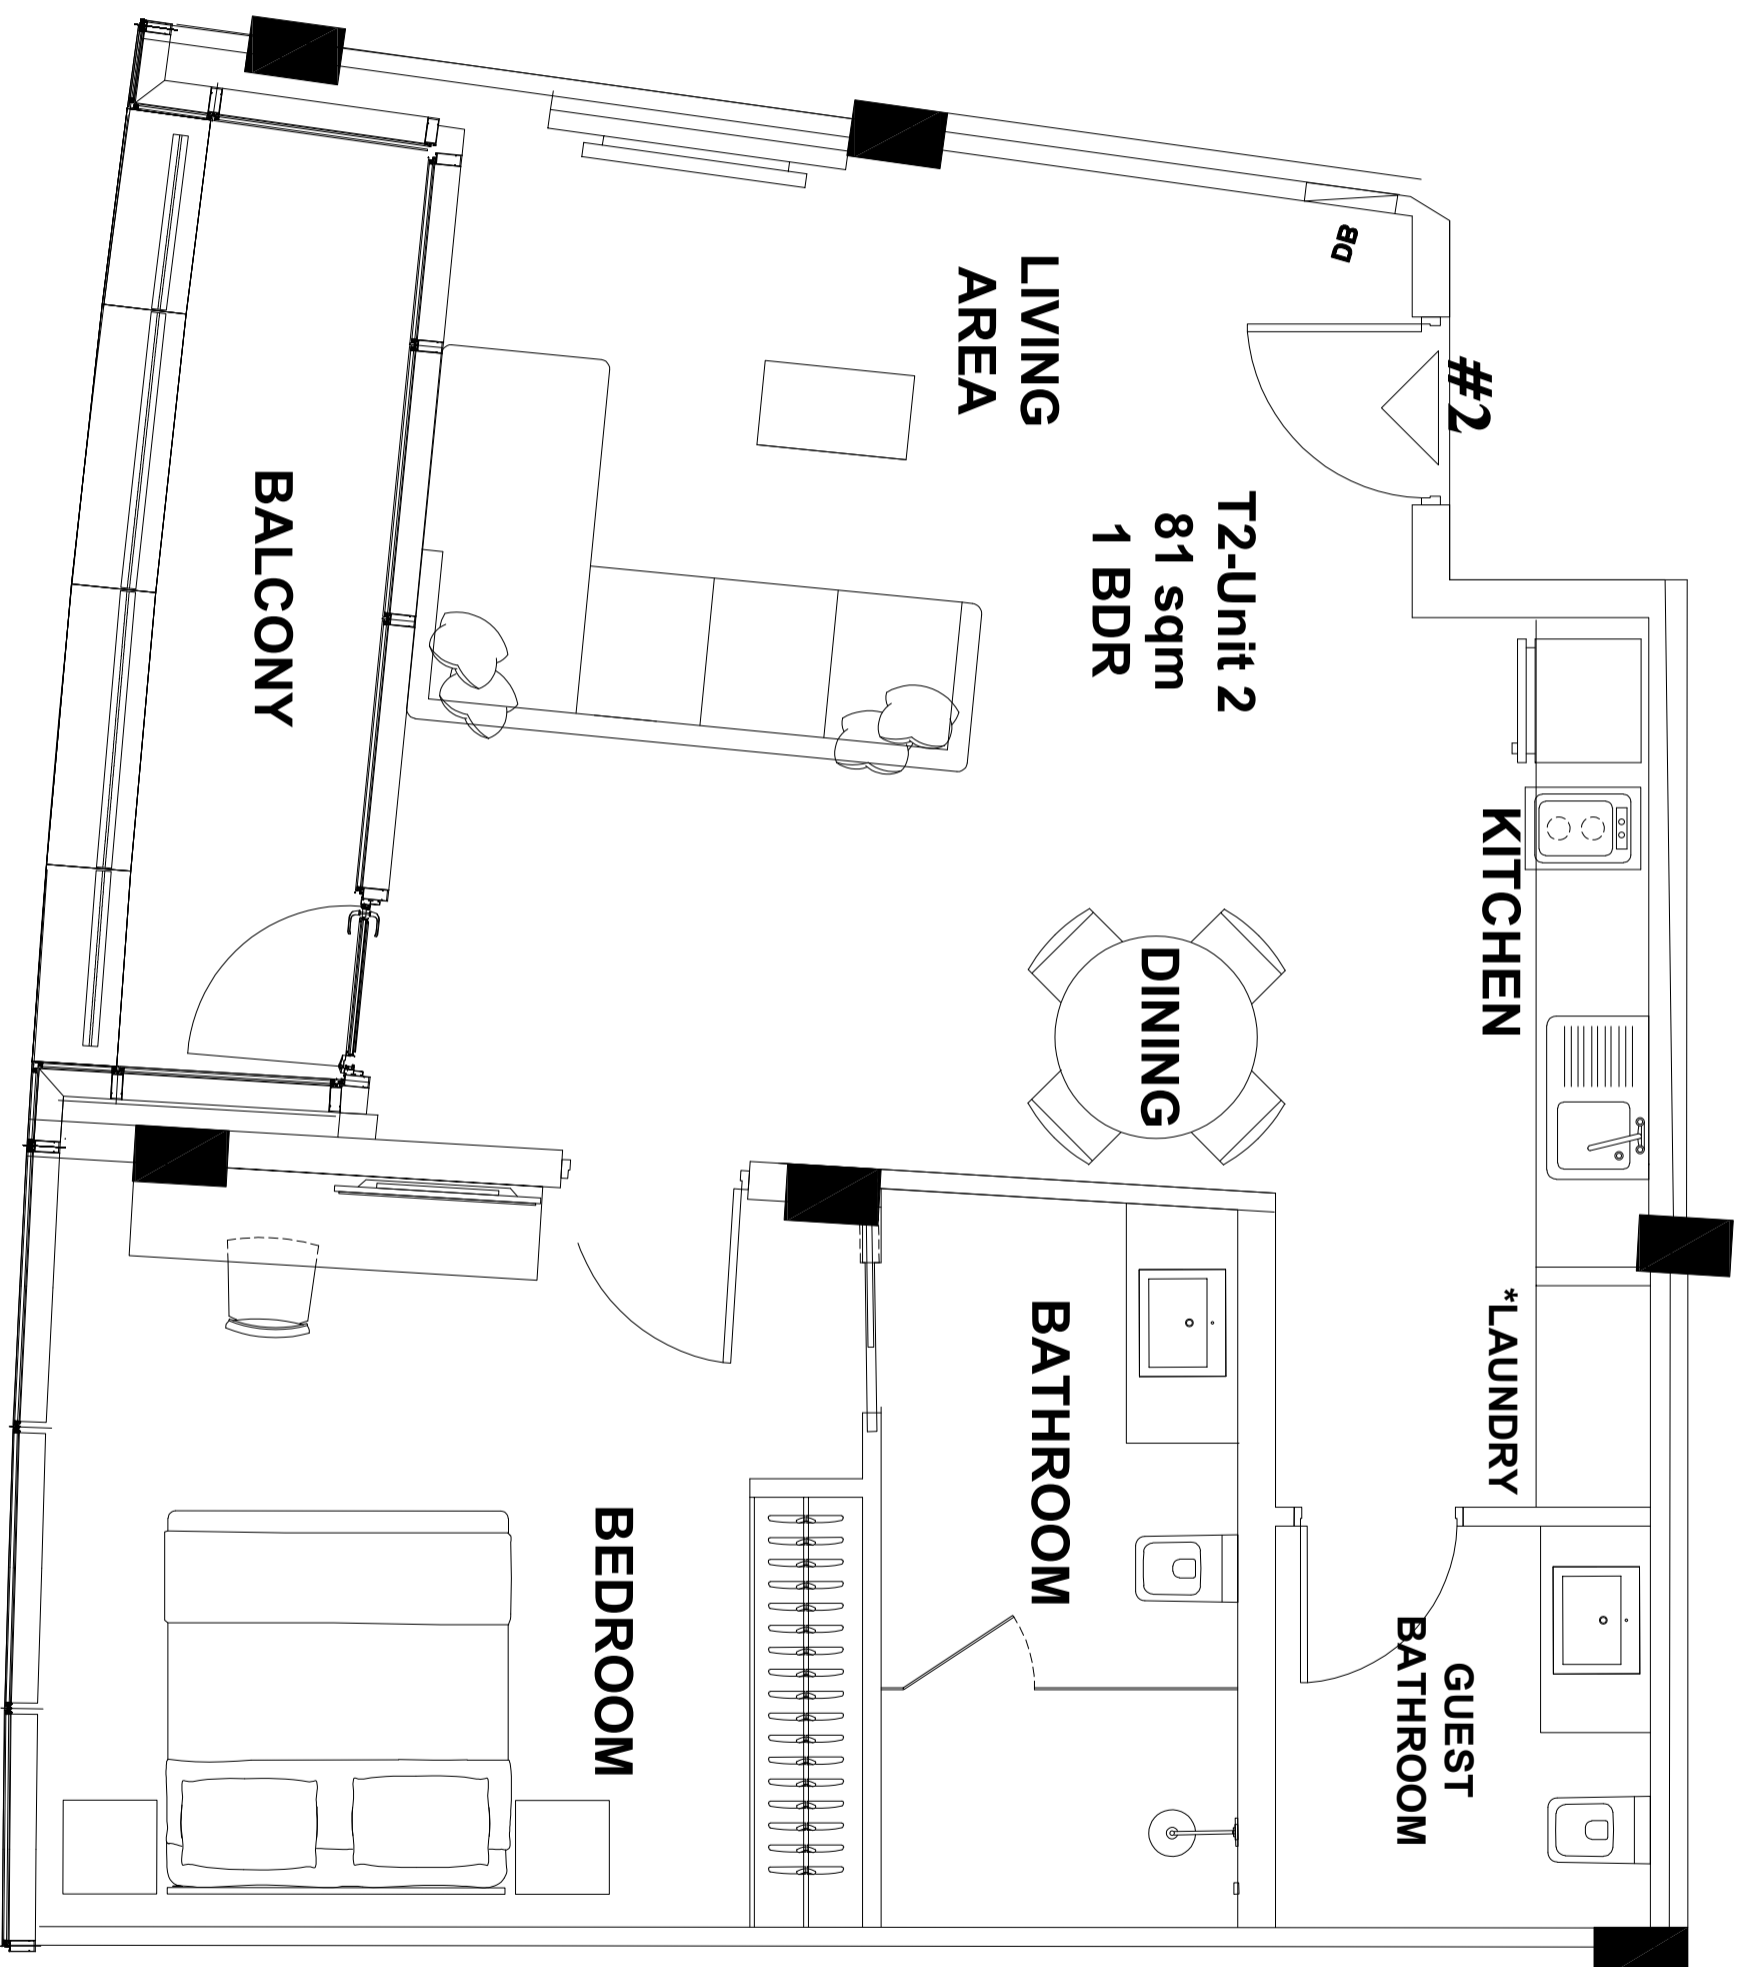

UNIT 1 T2

1 BDR

Total Area: 80 sqm