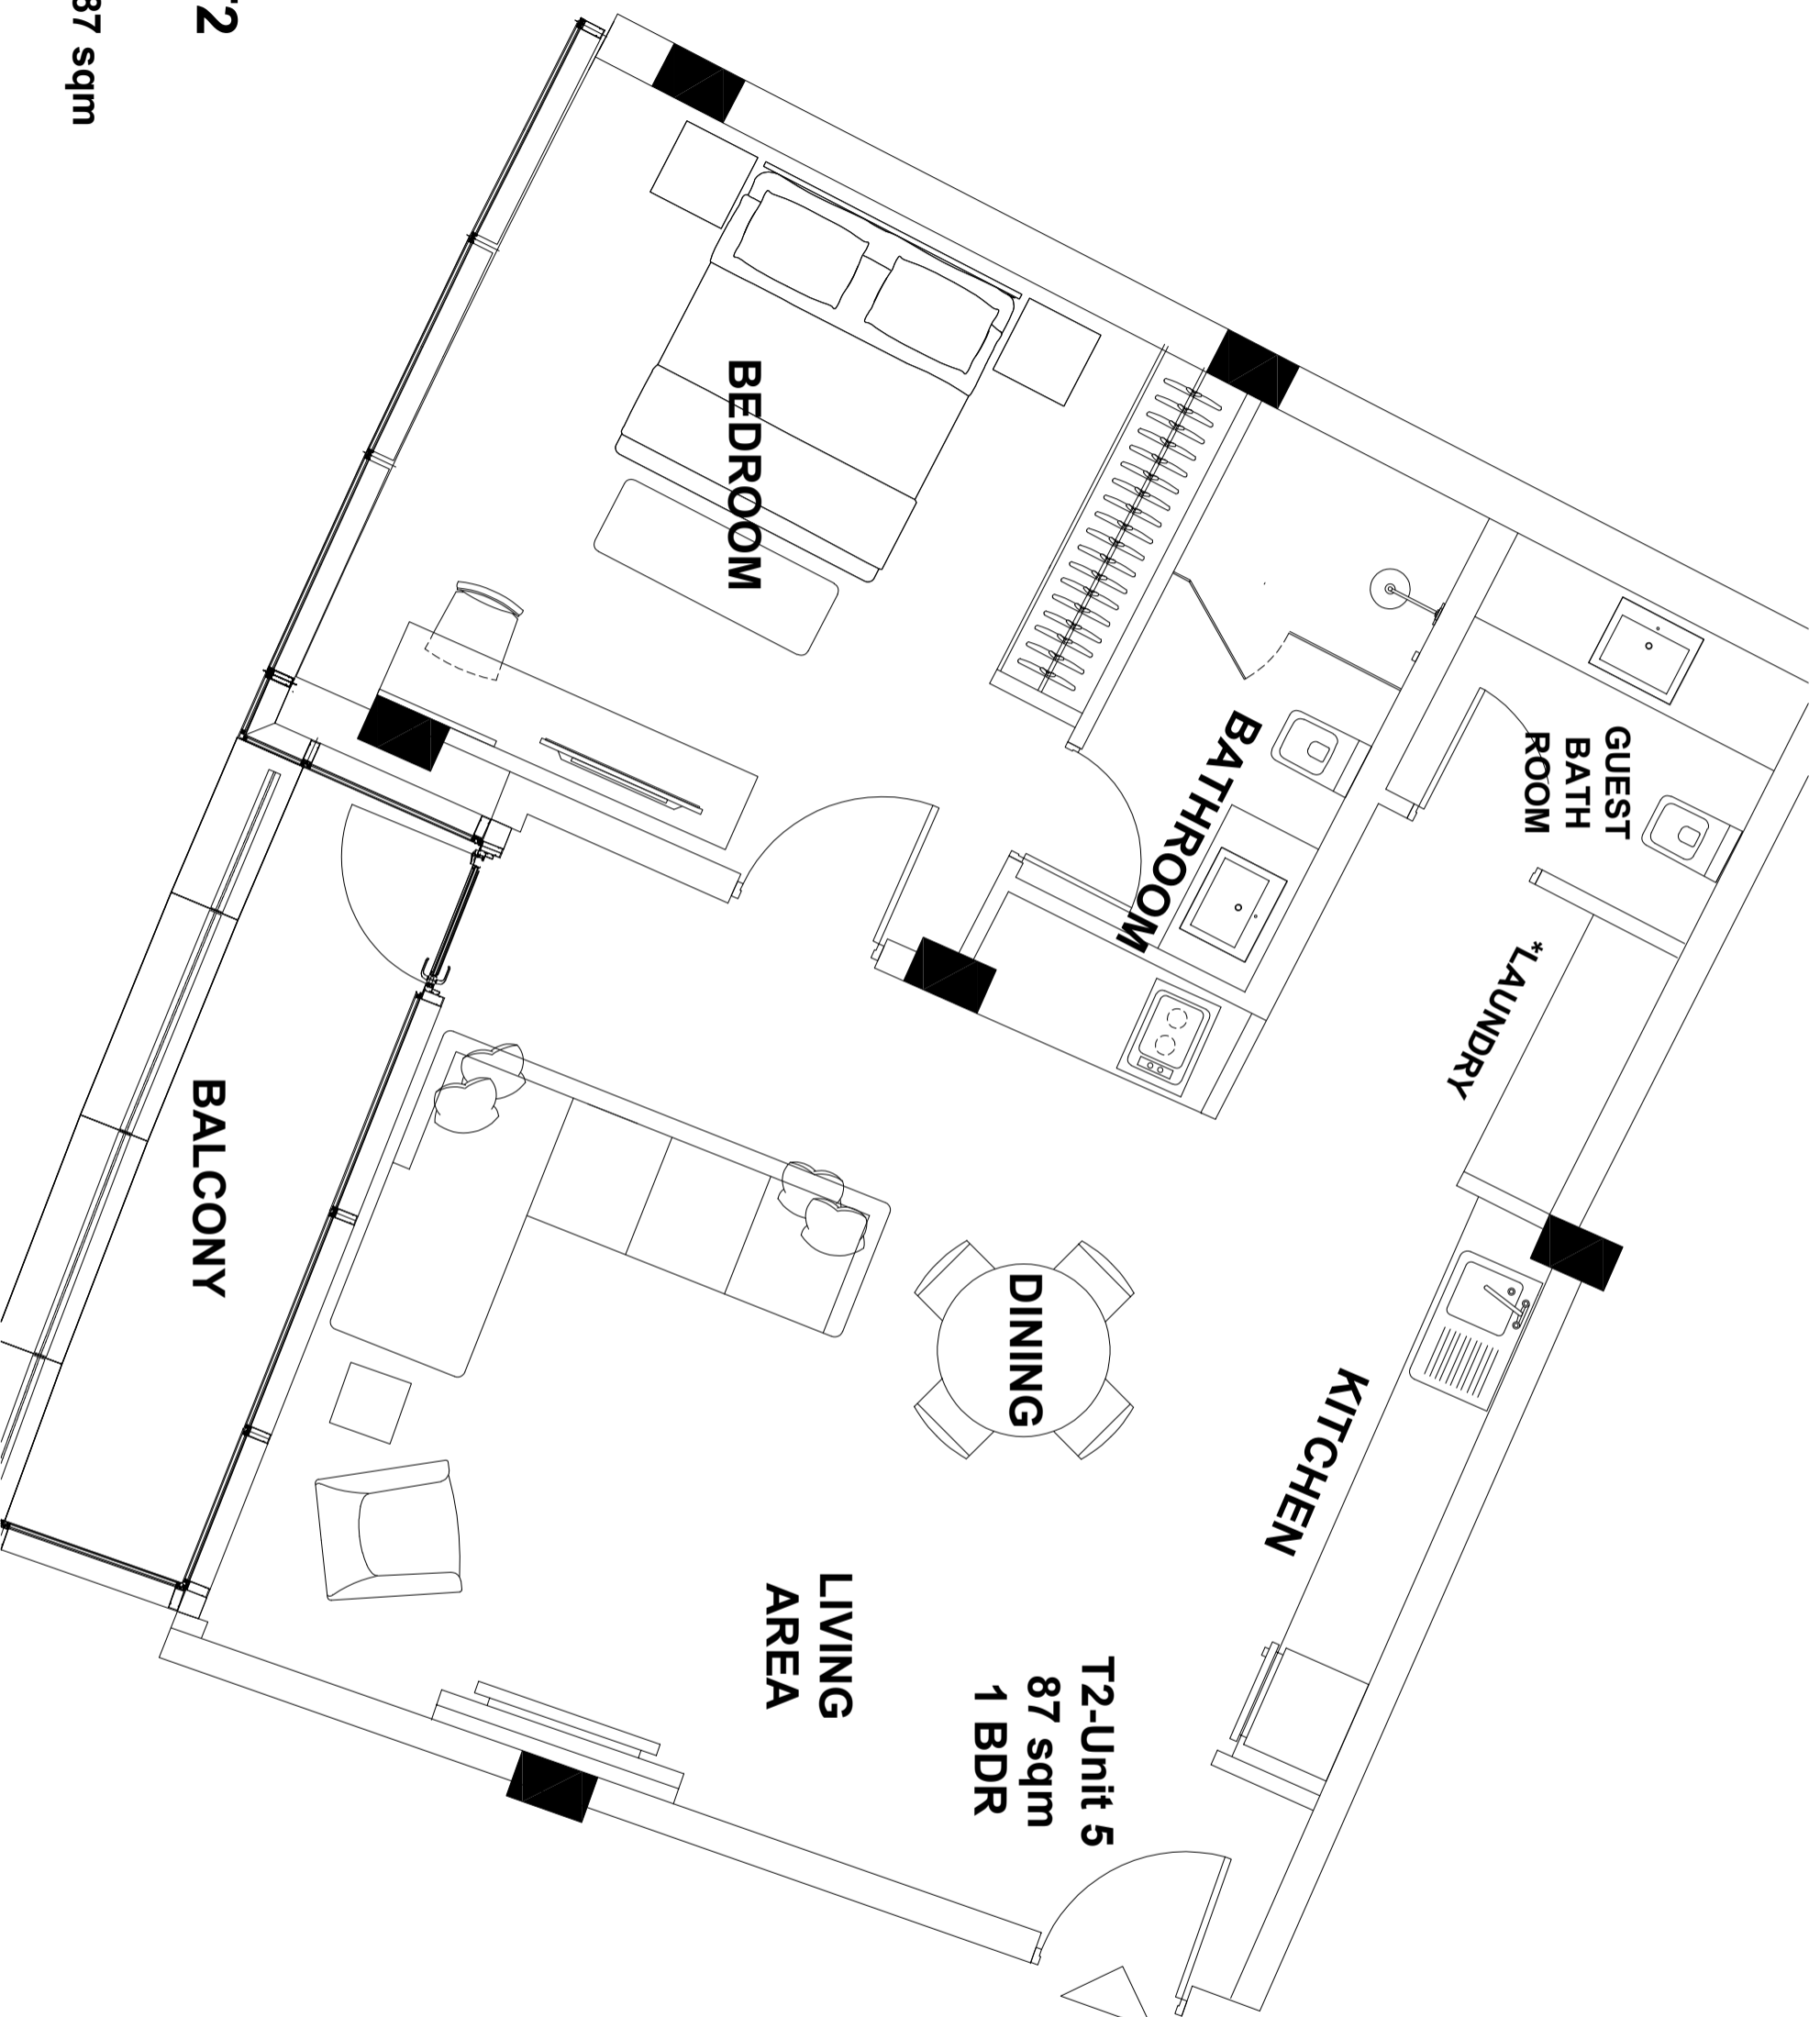

HARBOUR SHORES

@ BETWEEN TERRACE VILLA & TOWER A - LEVEL T1

UNIT 01 LAYOUT

T1-Unit 1
80 sqm
1 BDR

LIVING
AREA

DINING

KITCHEN

*LAUNDRY

BALCONY

BEDROOM

BATHROOM

GUEST
BATHROOM

*LAUNDRY

KITCHEN

DINING

LIVING
AREA

Total Area: 40 sqm

T2-Unit 4
41 sqm
Studio

UNIT 4 T2

STUDIO

Total Area: 40 sqm

UNIT 5 T2
1 BDR
Total Area: 87 sqm

UNIT 6 T2

1 BDR

Total Area: 80 sqm

**T2-Unit 6
80 sqm
1 BDR**

#6

**UNIT 7 T2
STUDIO**

Total Area: 35 sqm

**UNIT 8 T2
STUDIO**

Total Area: 37 sqm

UNIT 1 T3