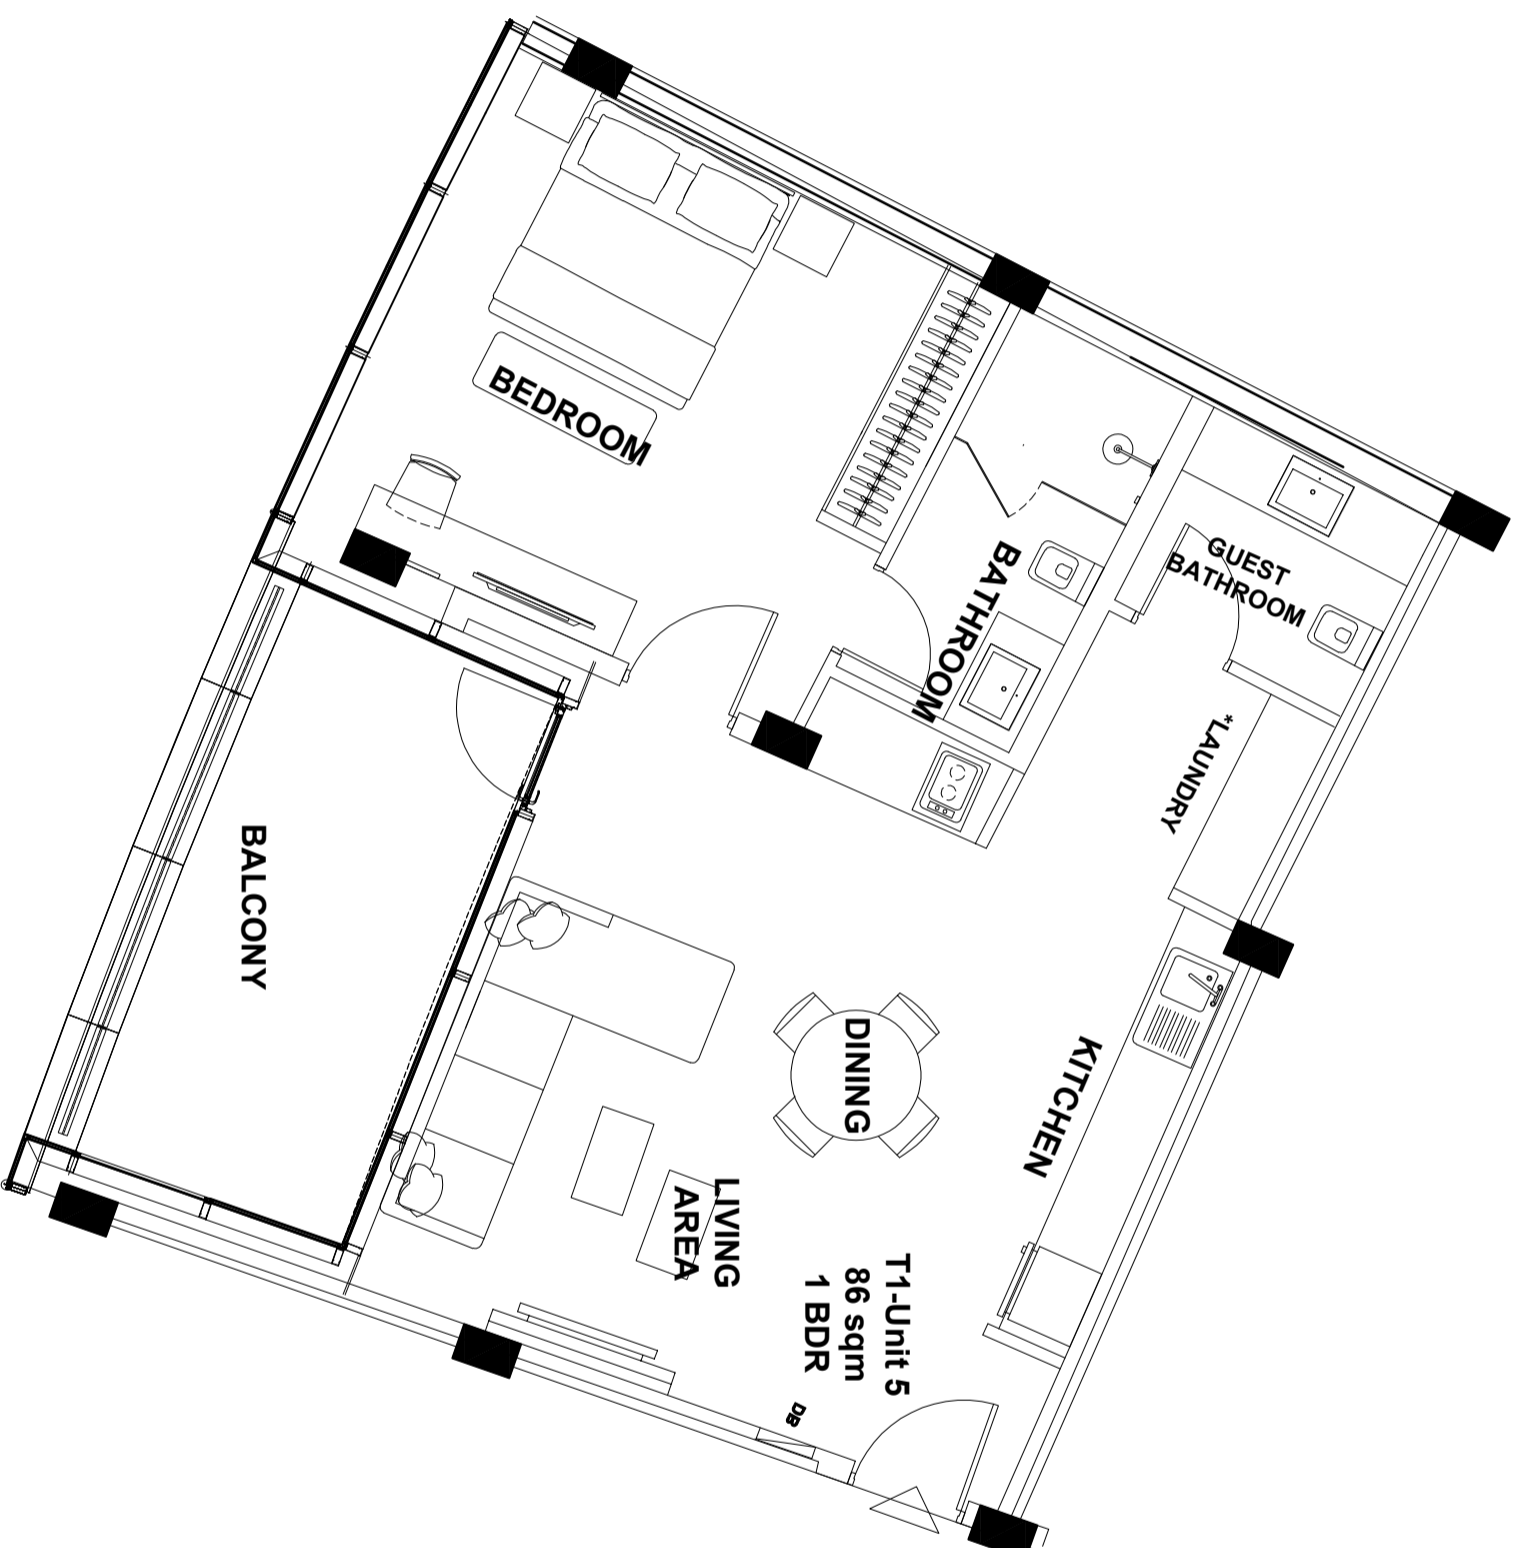

UNIT 5 T1

1 BDR

Total Area: 86 sqm